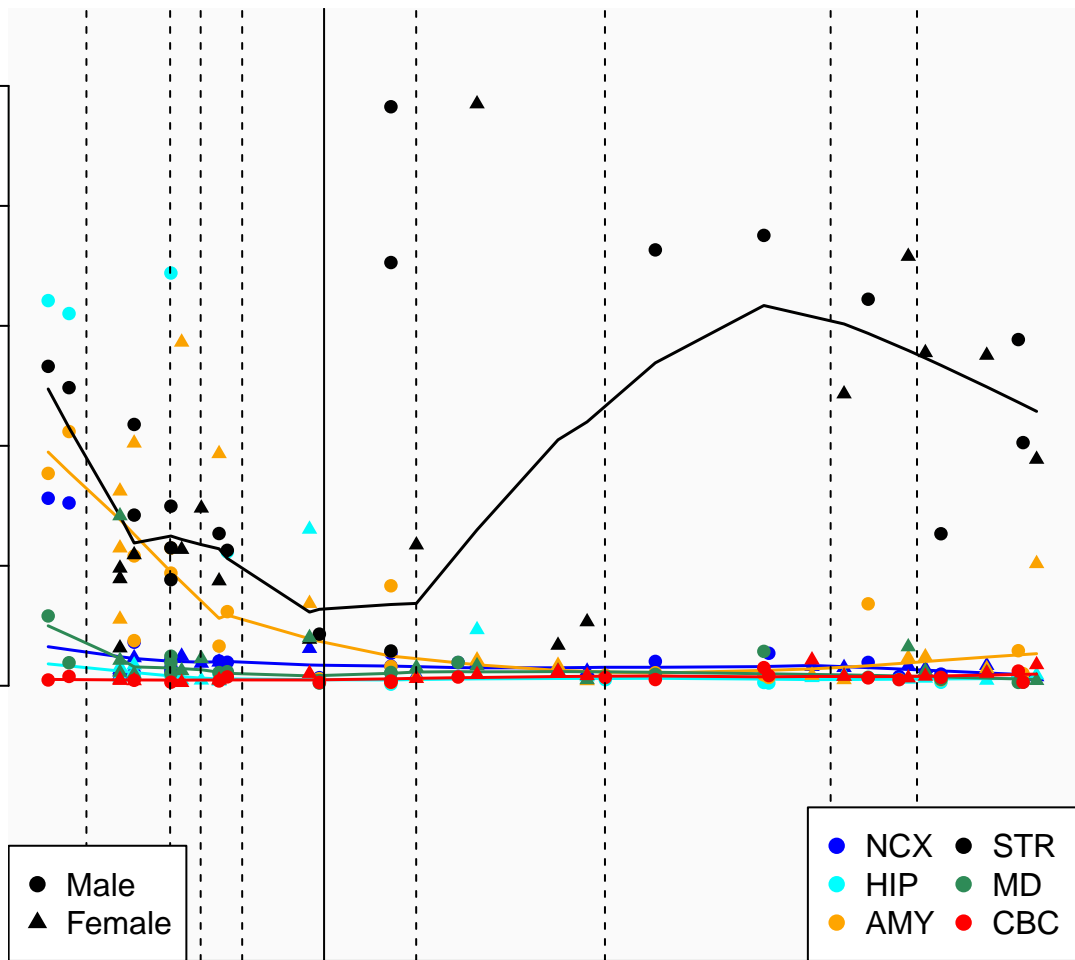

# AMBN\_ENSG00000178522

Window:

1 2 3 4 5 6 7 8 9

Normalized Log2 RPKM+1

5  
4  
3  
2  
1  
0

● Male  
▲ Female

● NCX ● STR  
● HIP ● MD  
● AMY ● CBC

Age (Days)