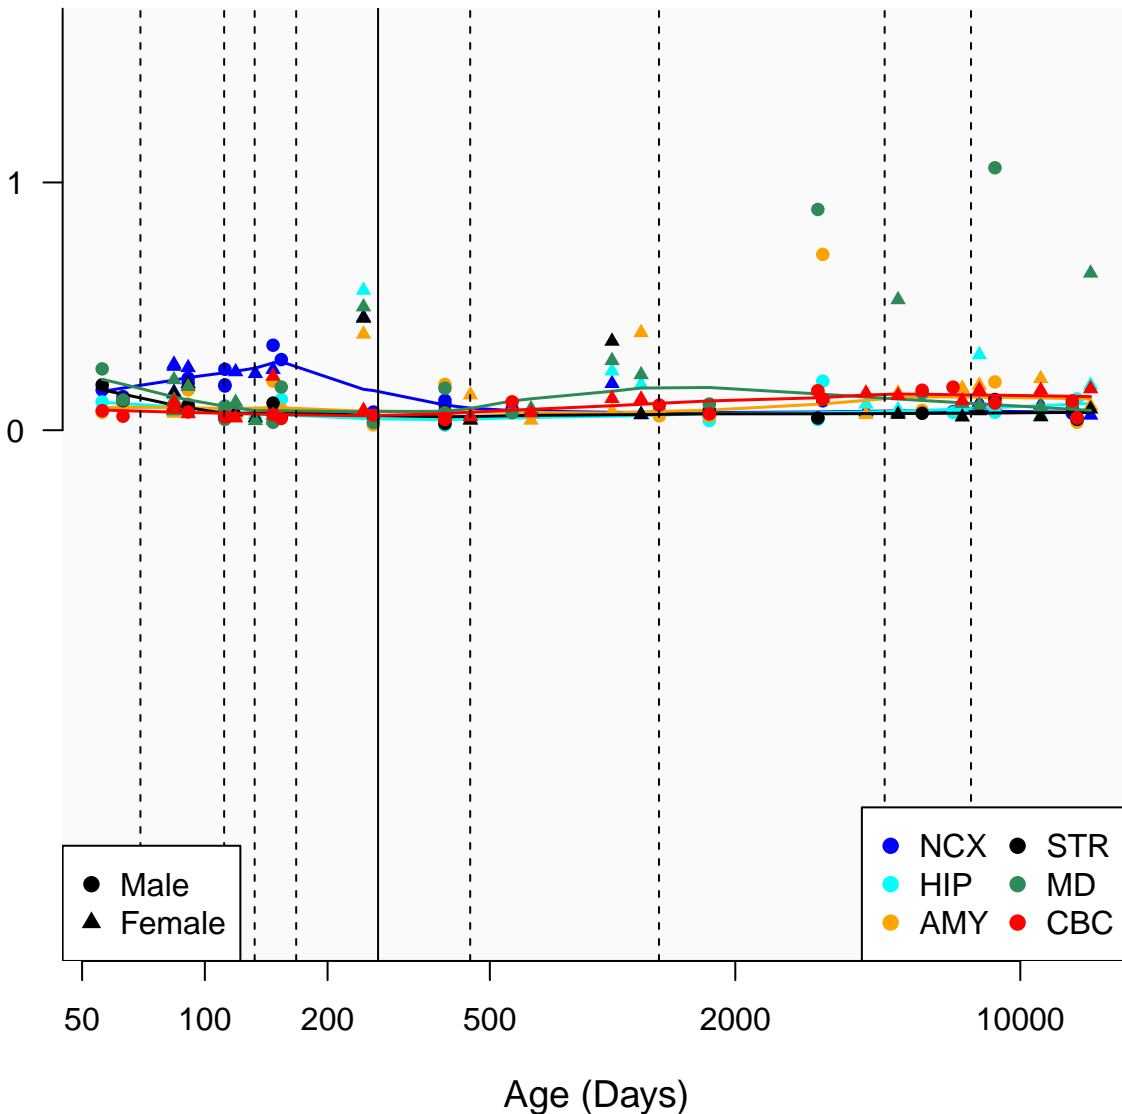

# AMELX\_ENSG00000125363

Window:

1 2 3 4 5 6 7 8 9

Normalized Log2 RPKM+1

● Male  
▲ Female

● NCX ● STR  
● HIP ● MD  
● AMY ● CBC