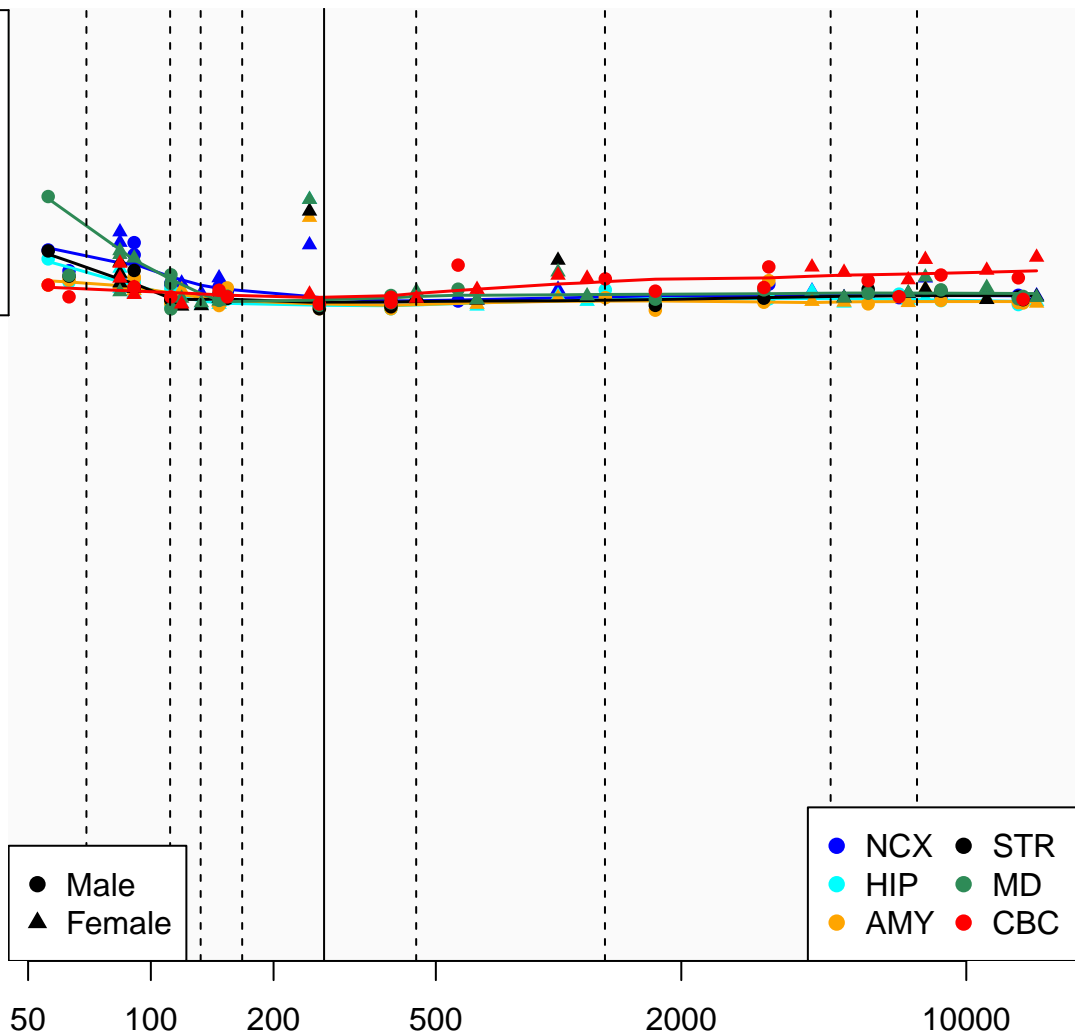

# AMELY\_ENSG00000280256

Window:

1 2 3 4 5 6 7 8 9

Normalized Log2 RPKM+1

1  
0

● Male  
▲ Female

● NCX ● STR  
● HIP ● MD  
● AMY ● CBC

Age (Days)