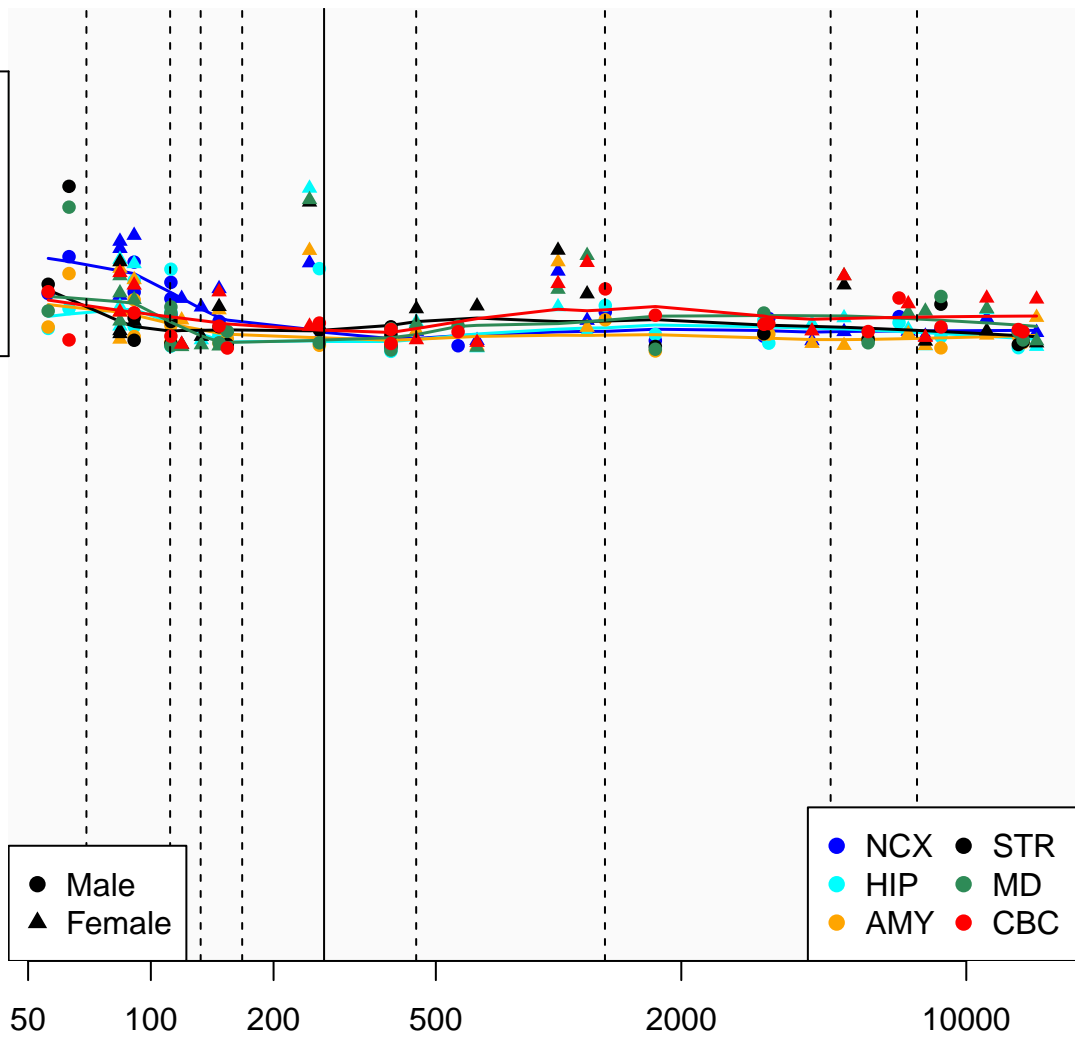

ANGPTL3_ENSG00000132855

Window:

1 2 3 4 5 6 7 8 9

Normalized Log2 RPKM+1

1
0

● Male
▲ Female

● NCX ● STR
● HIP ● MD
● AMY ● CBC

Age (Days)