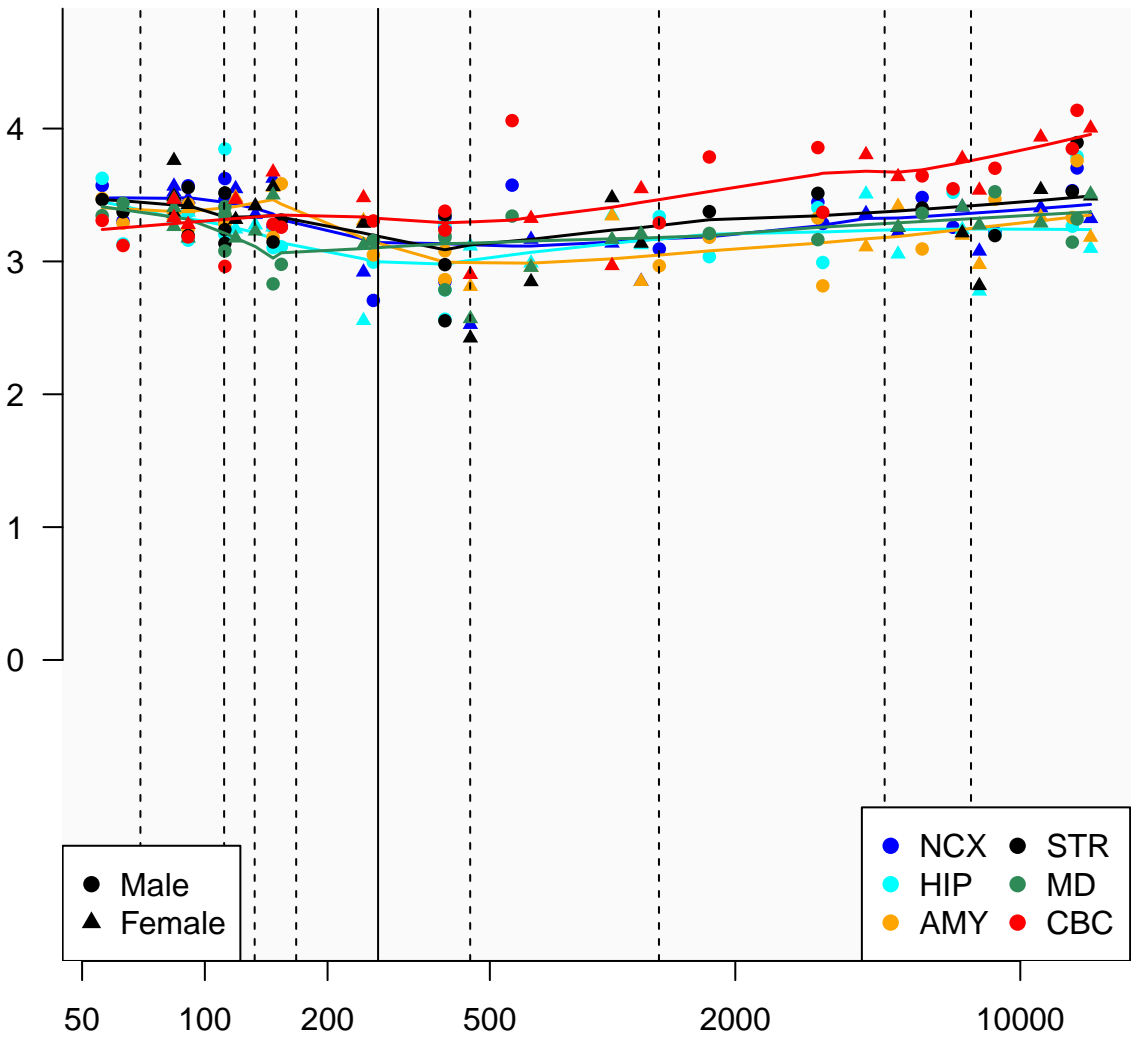

# ARIH2\_ENSG00000177479

Window:

1 2 3 4 5 6 7 8 9

Normalized Log2 RPKM+1

● Male  
▲ Female

● NCX ● STR  
● HIP ● MD  
● AMY ● CBC

Age (Days)