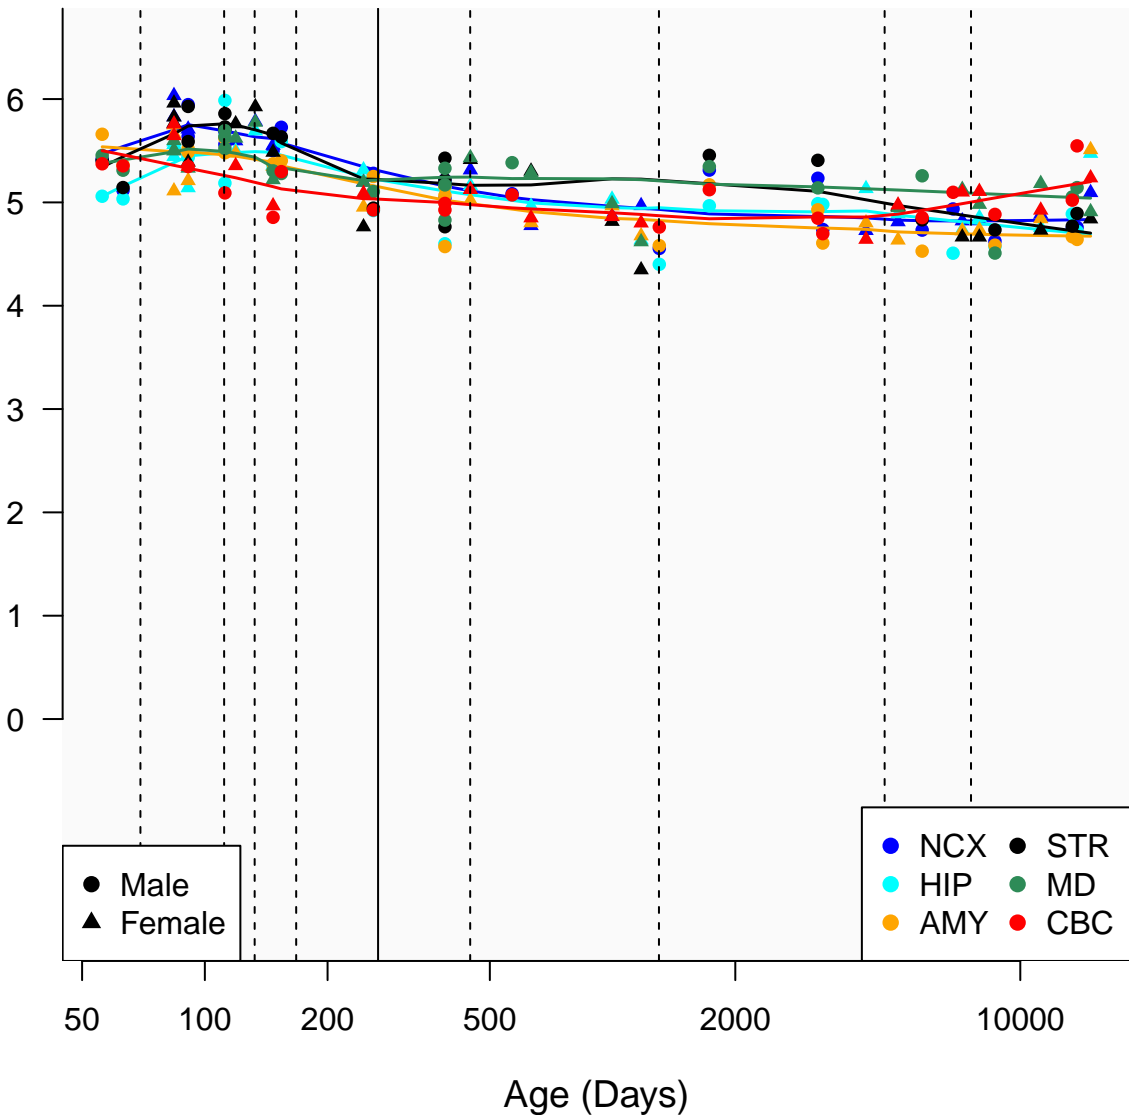

# ARL3\_ENSG00000138175

Window:

1 2 3 4 5 6 7 8 9

Normalized Log2 RPKM+1

● Male  
▲ Female

● NCX ● STR  
● HIP ● MD  
● AMY ● CBC