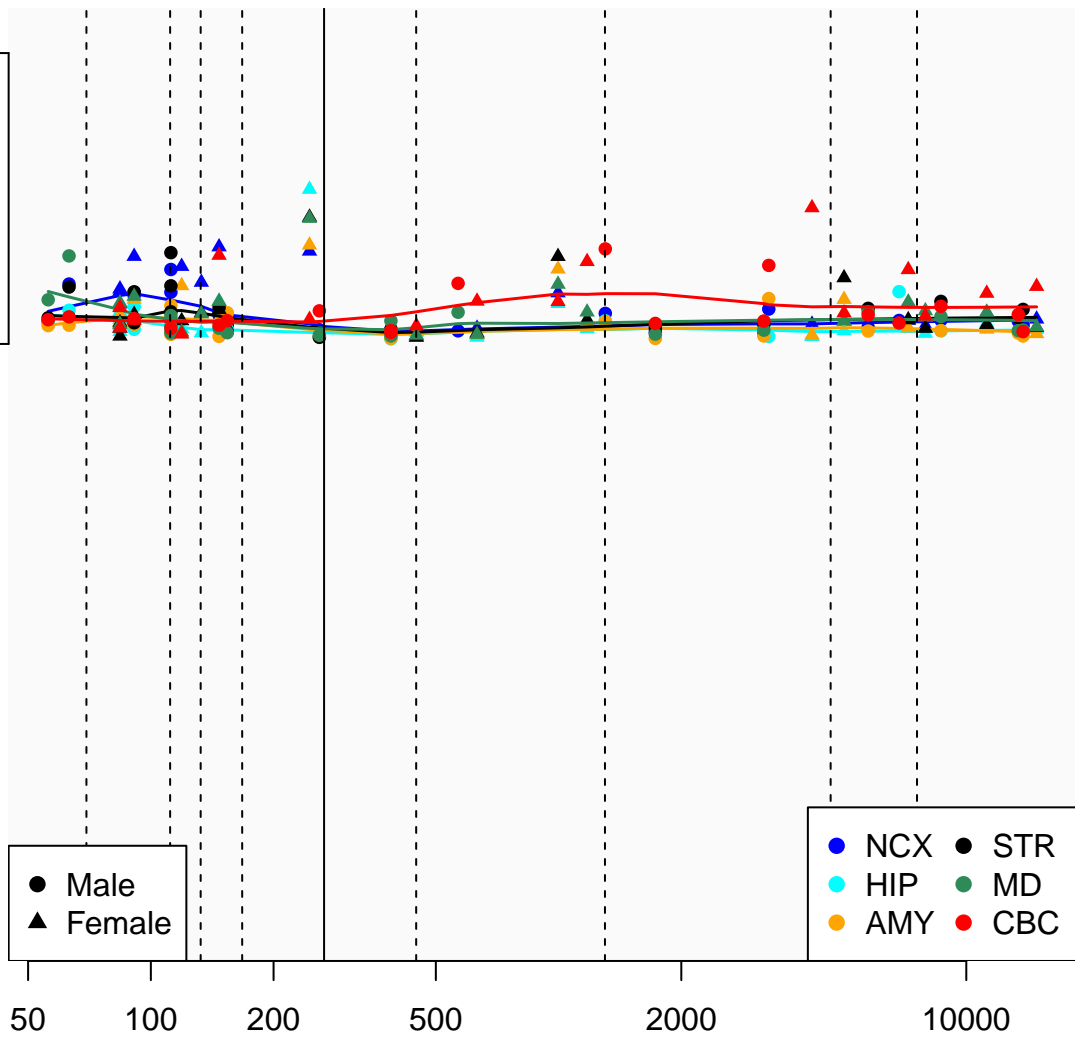

# ARMC8P1\_ENSG00000225254

Window:

1 2 3 4 5 6 7 8 9

Normalized Log2 RPKM+1

1  
0

● Male  
▲ Female

● NCX ● STR  
● HIP ● MD  
● AMY ● CBC

Age (Days)