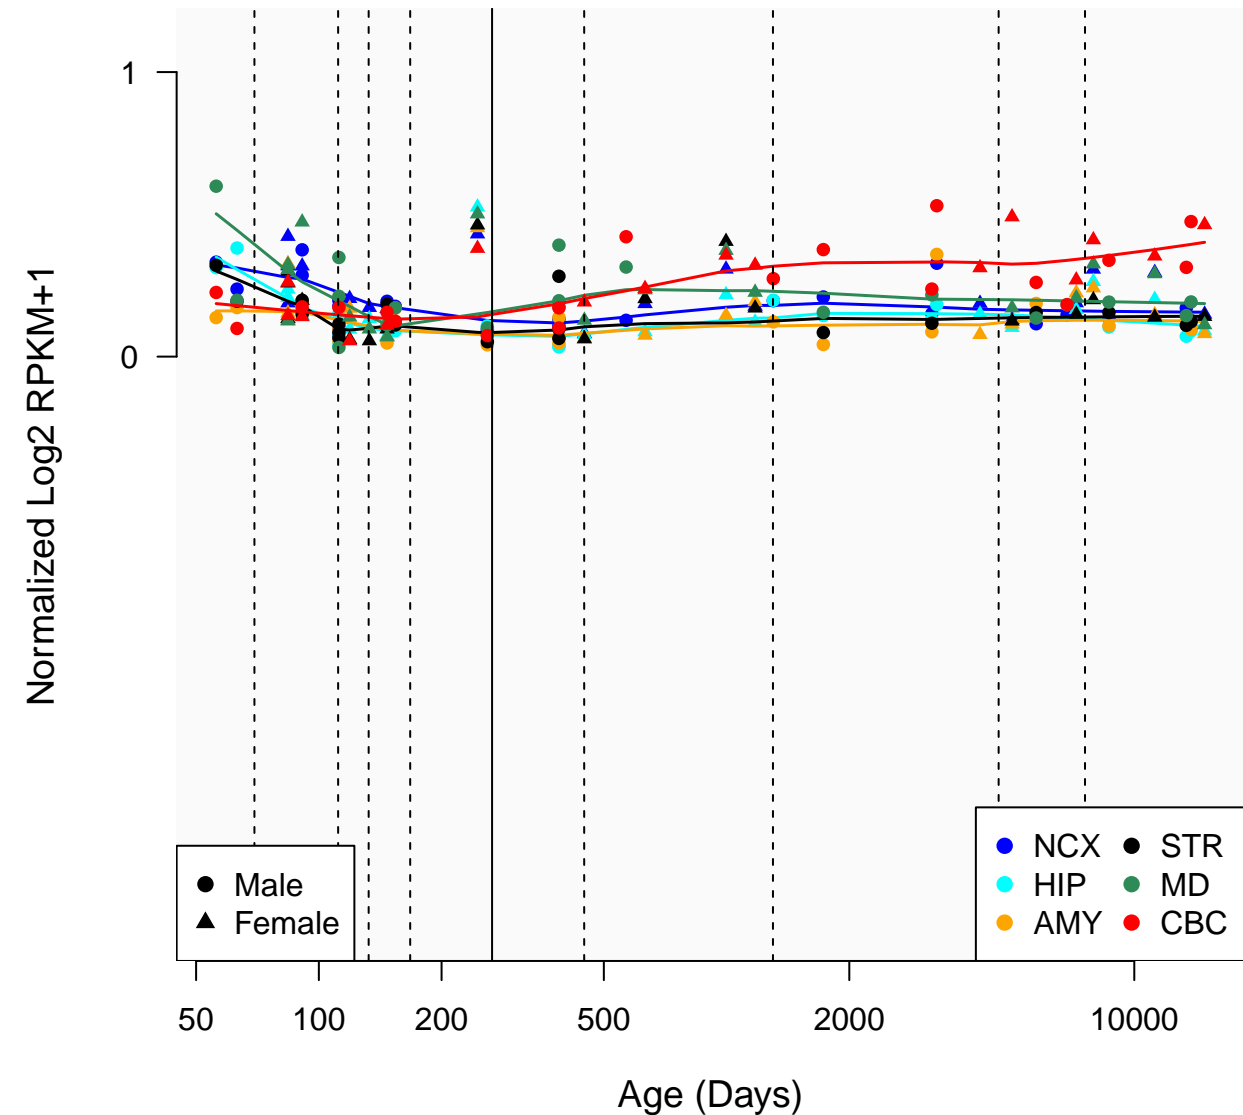

# ATP5LP7\_ENSG00000267189

Window:

1 2 3 4 5 6 7 8 9

● Male  
▲ Female

● NCX ● STR  
● HIP ● MD  
● AMY ● CBC