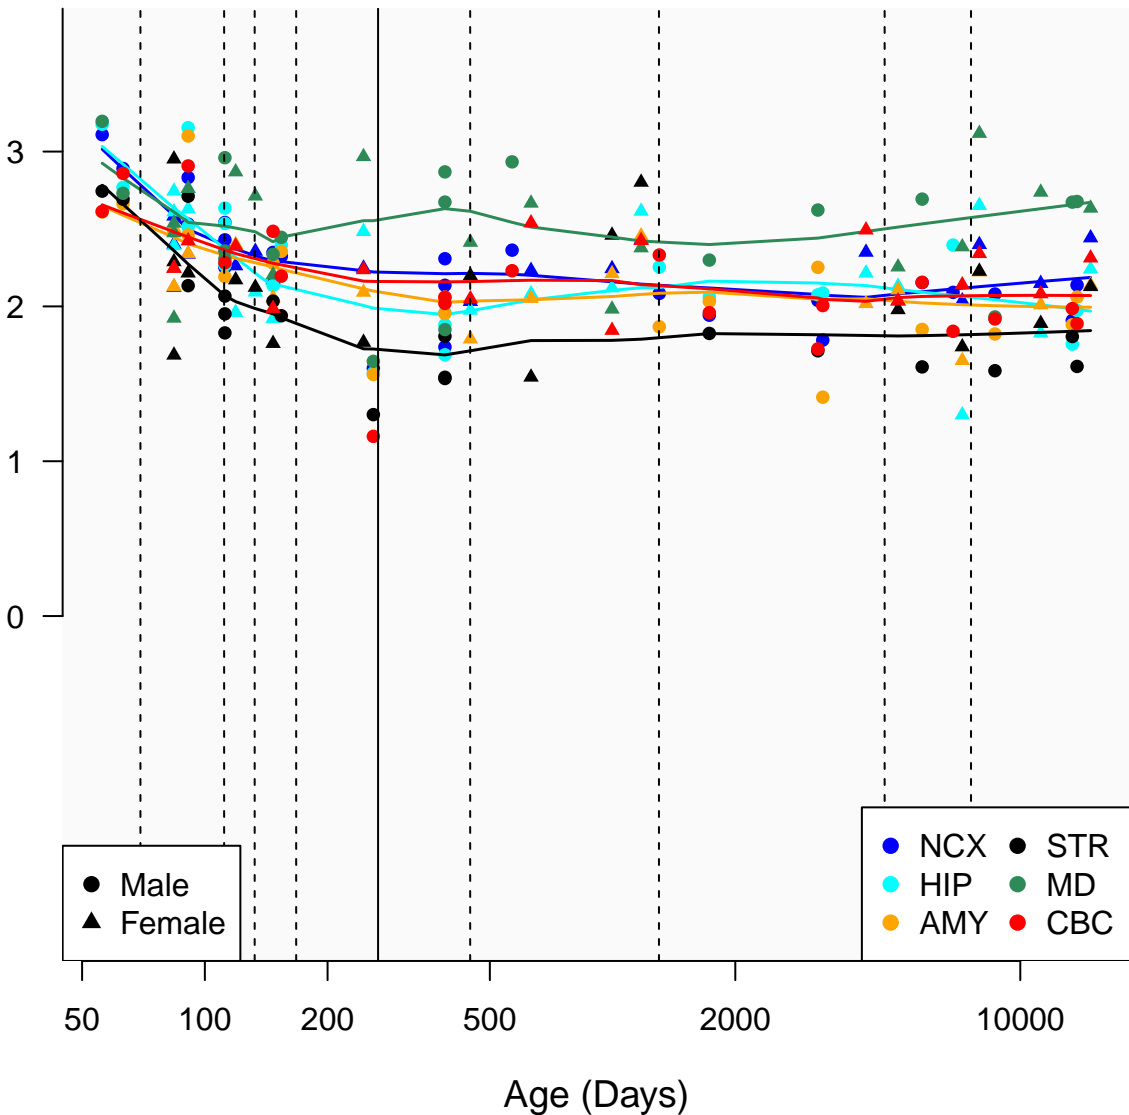

# AVEN\_ENSG00000169857

Window:

1 2 3 4 5 6 7 8 9

Normalized Log2 RPKM+1

● Male  
▲ Female

● NCX ● STR  
● HIP ● MD  
● AMY ● CBC