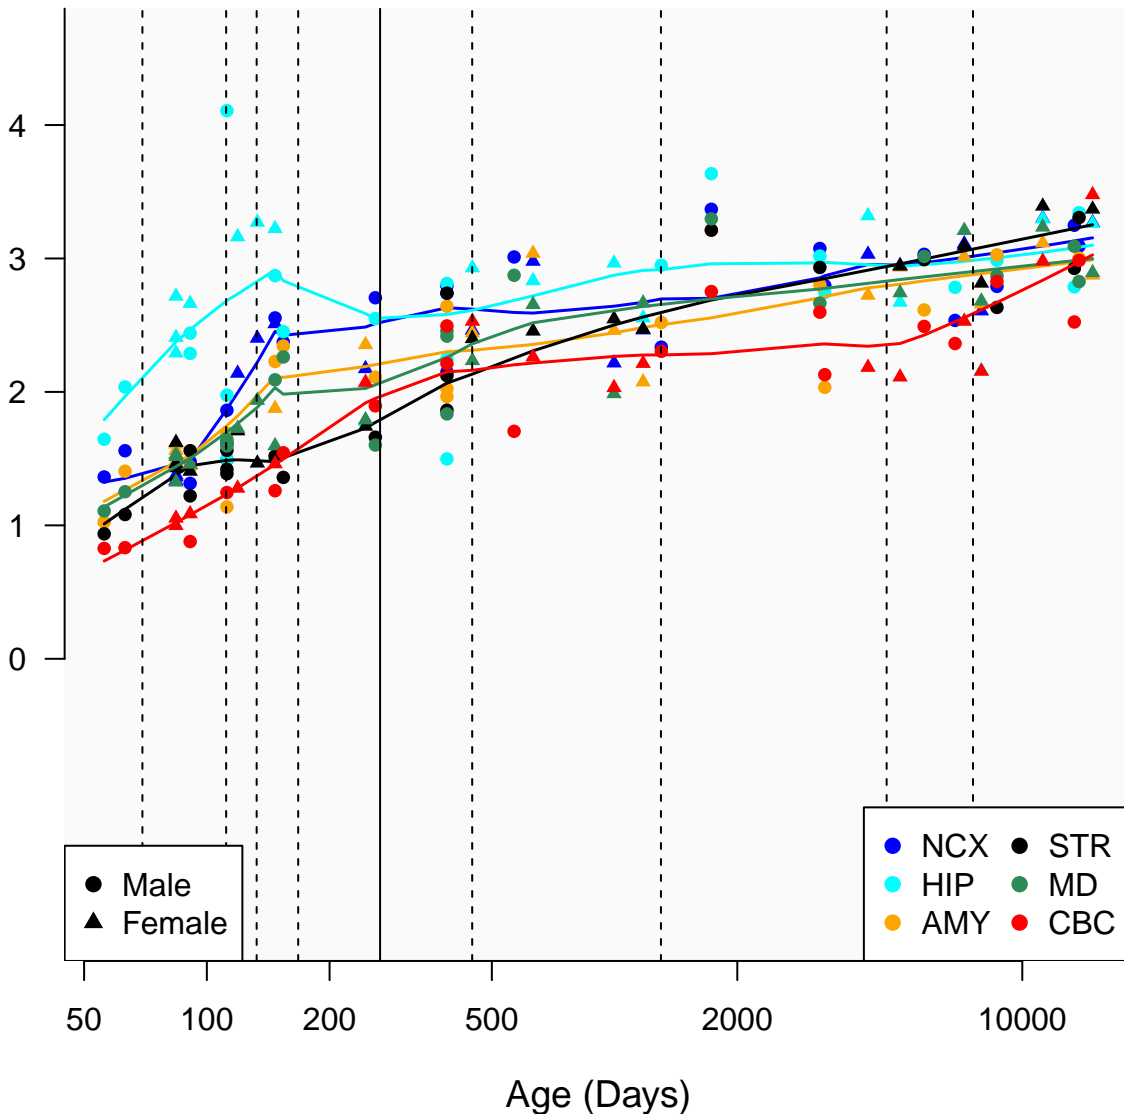

# AZIN2\_ENSG00000142920

Window:

1 2 3 4 5 6 7 8 9

Normalized Log2 RPKM+1

● Male  
▲ Female

● NCX ● STR  
● HIP ● MD  
● AMY ● CBC