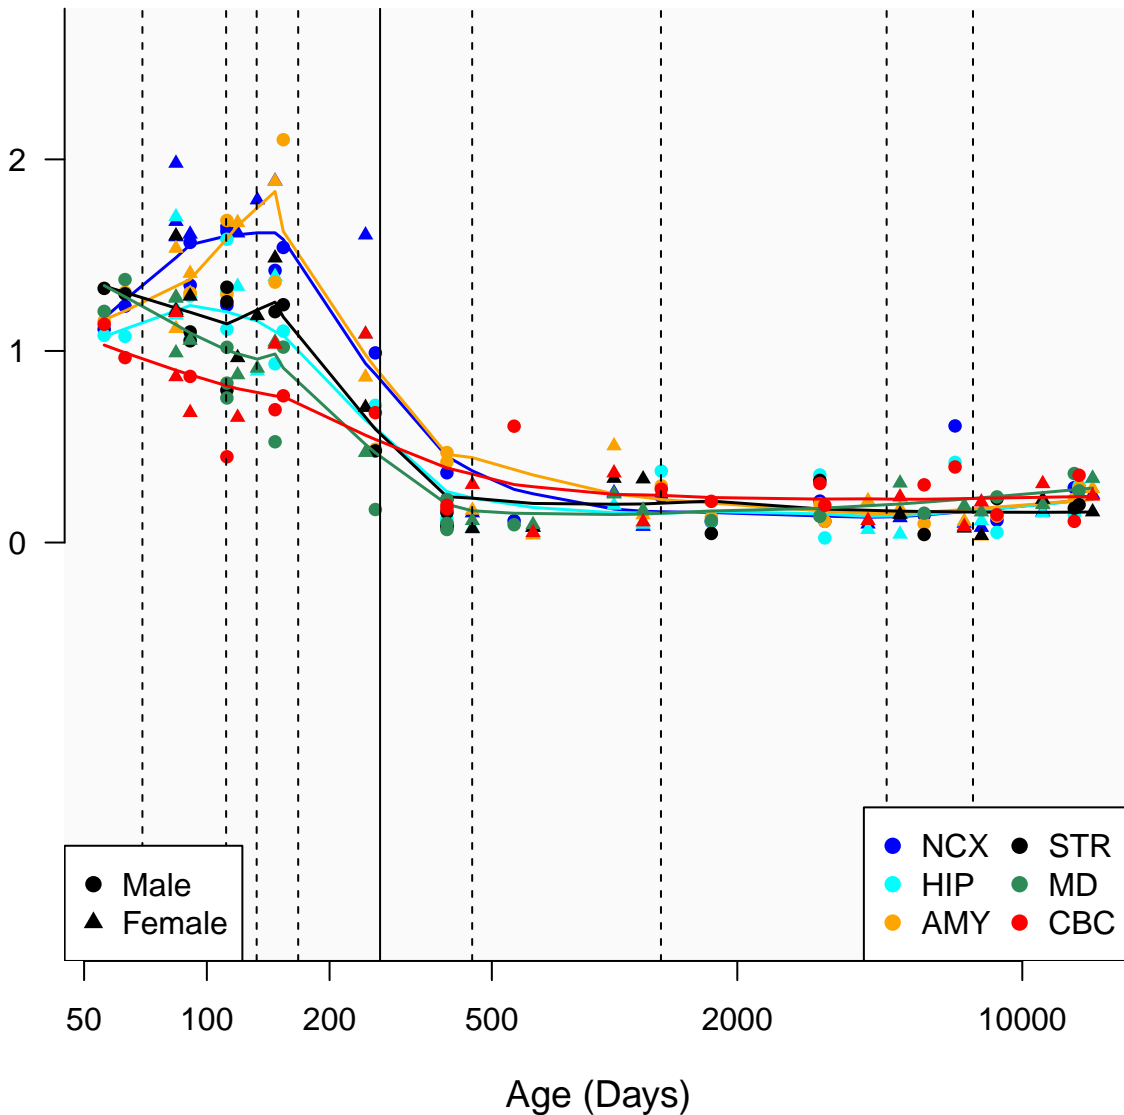

# AZU1\_ENSG00000172232

Window:

1 2 3 4 5 6 7 8 9

Normalized Log2 RPKM+1

● Male  
▲ Female

● NCX ● STR  
● HIP ● MD  
● AMY ● CBC