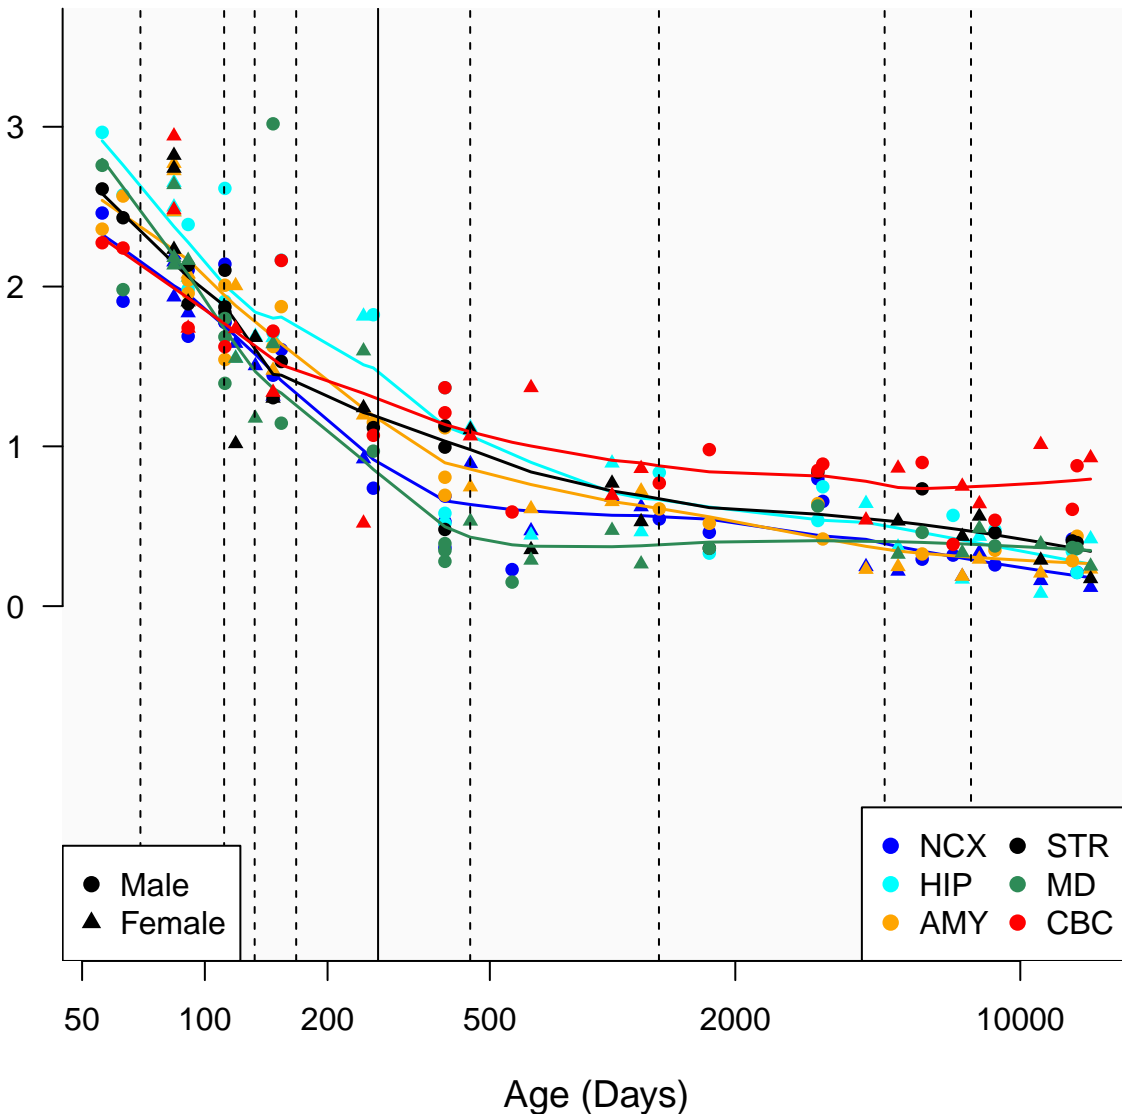

# B3GNT5\_ENSG00000176597

Window:

1 2 3 4 5 6 7 8 9

Normalized Log<sub>2</sub> RPKM+1

● Male  
▲ Female

● NCX ● STR  
● HIP ● MD  
● AMY ● CBC