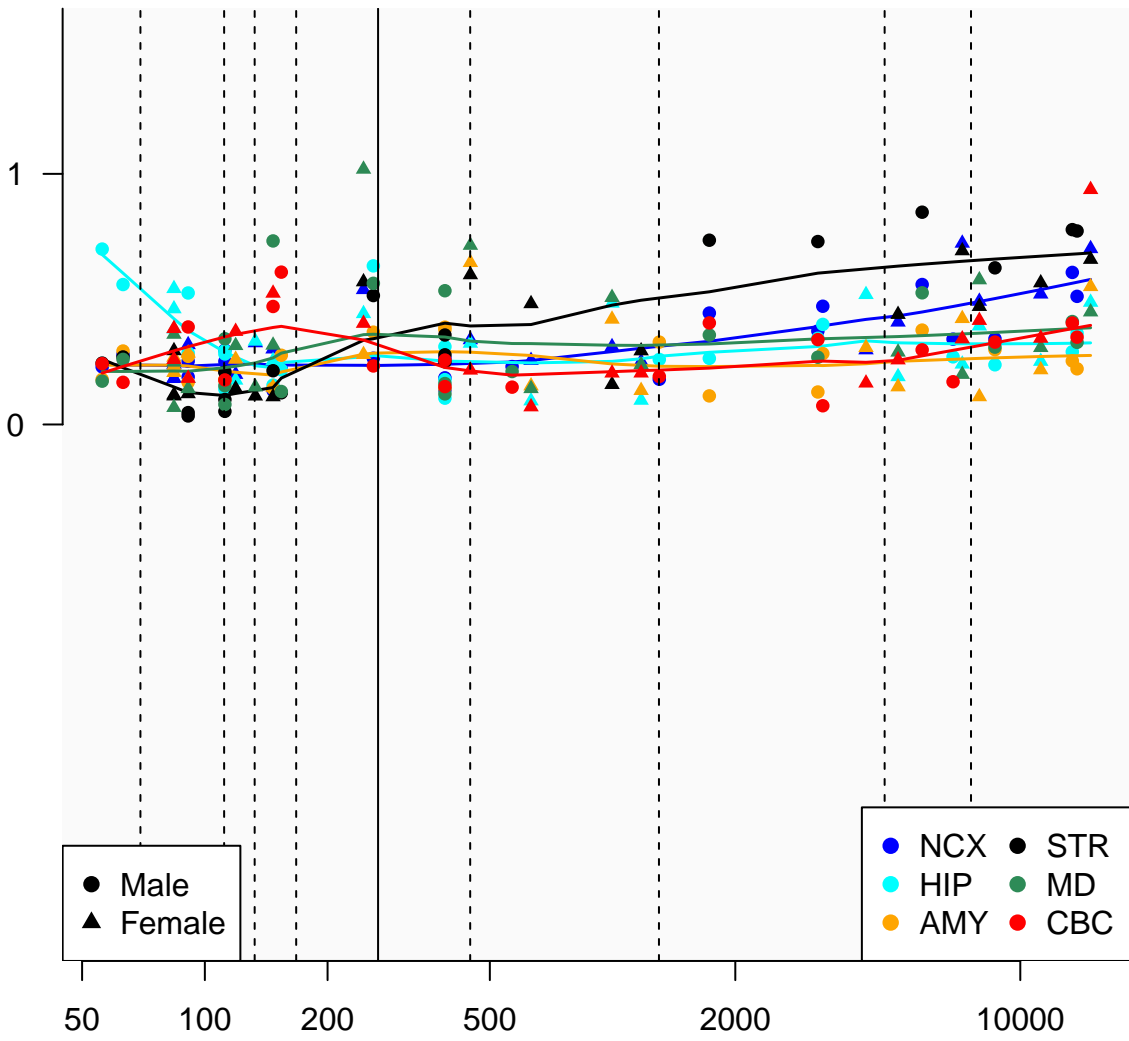

# BHLHE40-AS1\_ENSG00000235831

Window:

1 2 3 4 5 6 7 8 9

Normalized Log2 RPKM+1

● Male  
▲ Female

● NCX ● STR  
● HIP ● MD  
● AMY ● CBC