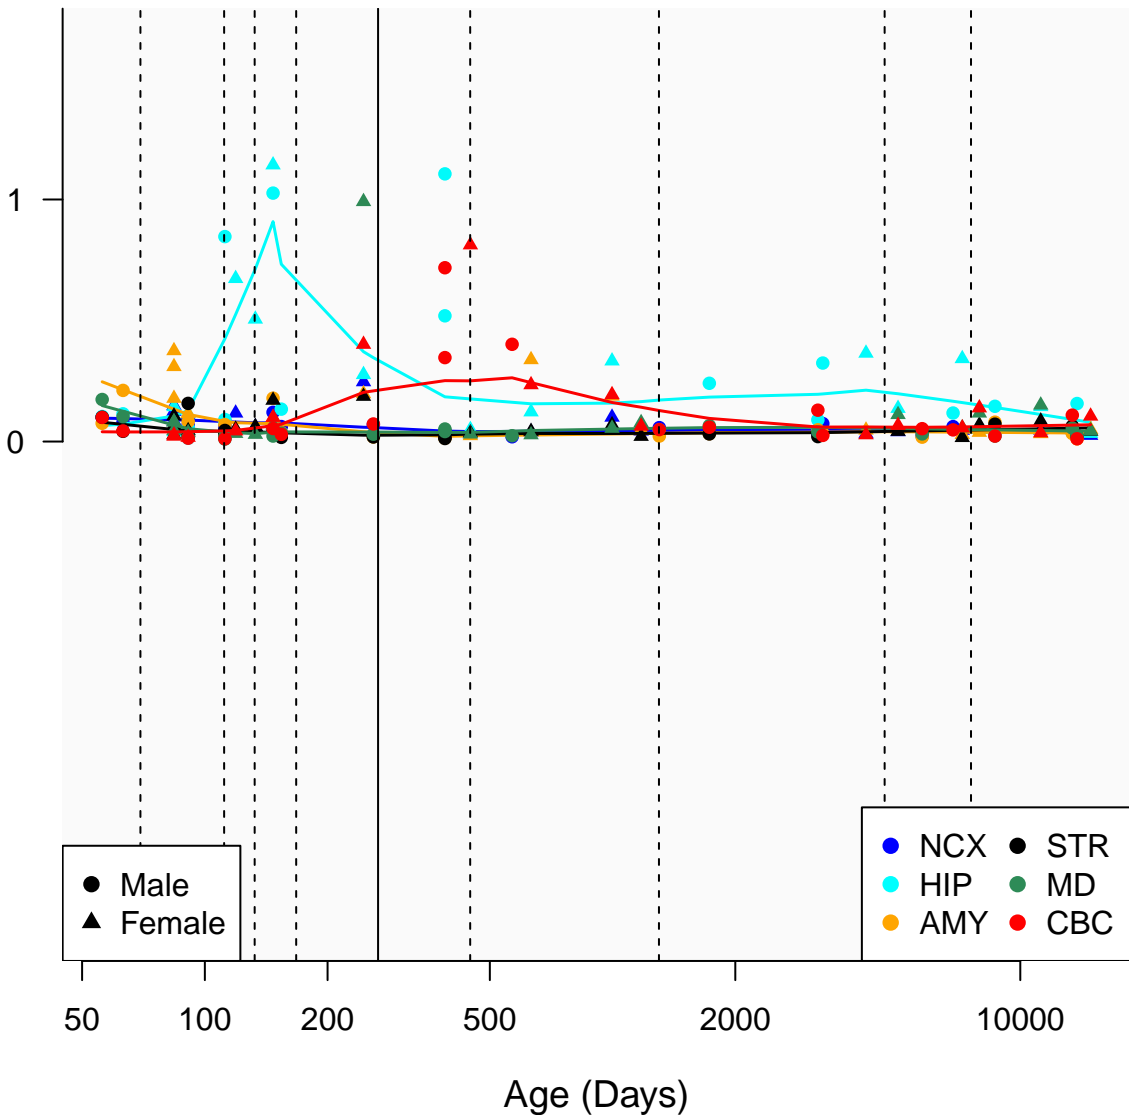

# BNC1\_ENSG00000169594

Window:

1 2 3 4 5 6 7 8 9

Normalized Log2 RPKM+1

● Male  
▲ Female

● NCX ● STR  
● HIP ● MD  
● AMY ● CBC