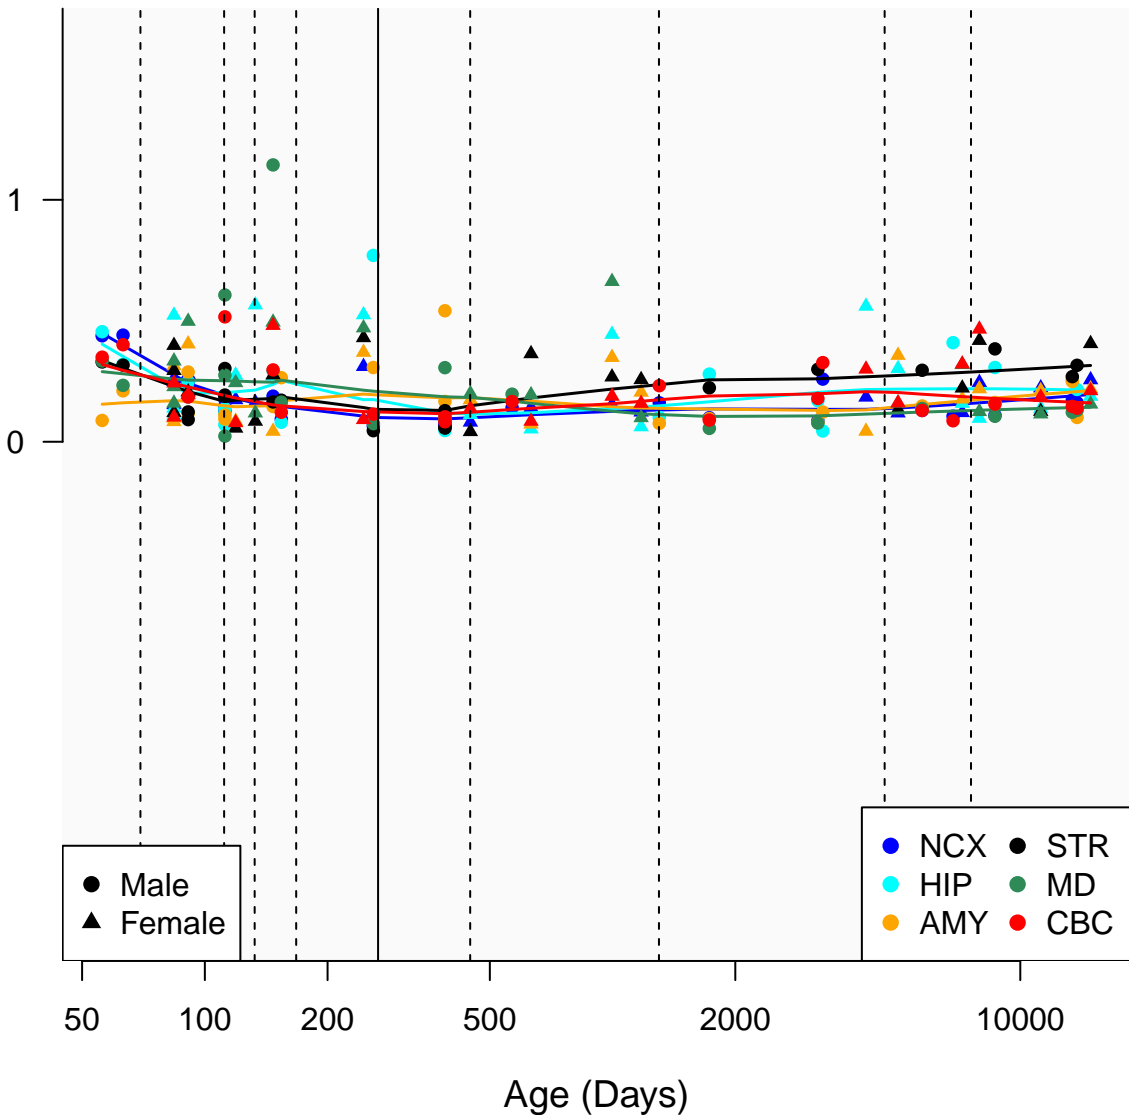

# C10ORF115\_ENSG00000204566

Window:

1 2 3 4 5 6 7 8 9

Normalized Log2 RPKM+1

● Male  
▲ Female

● NCX ● STR  
● HIP ● MD  
● AMY ● CBC