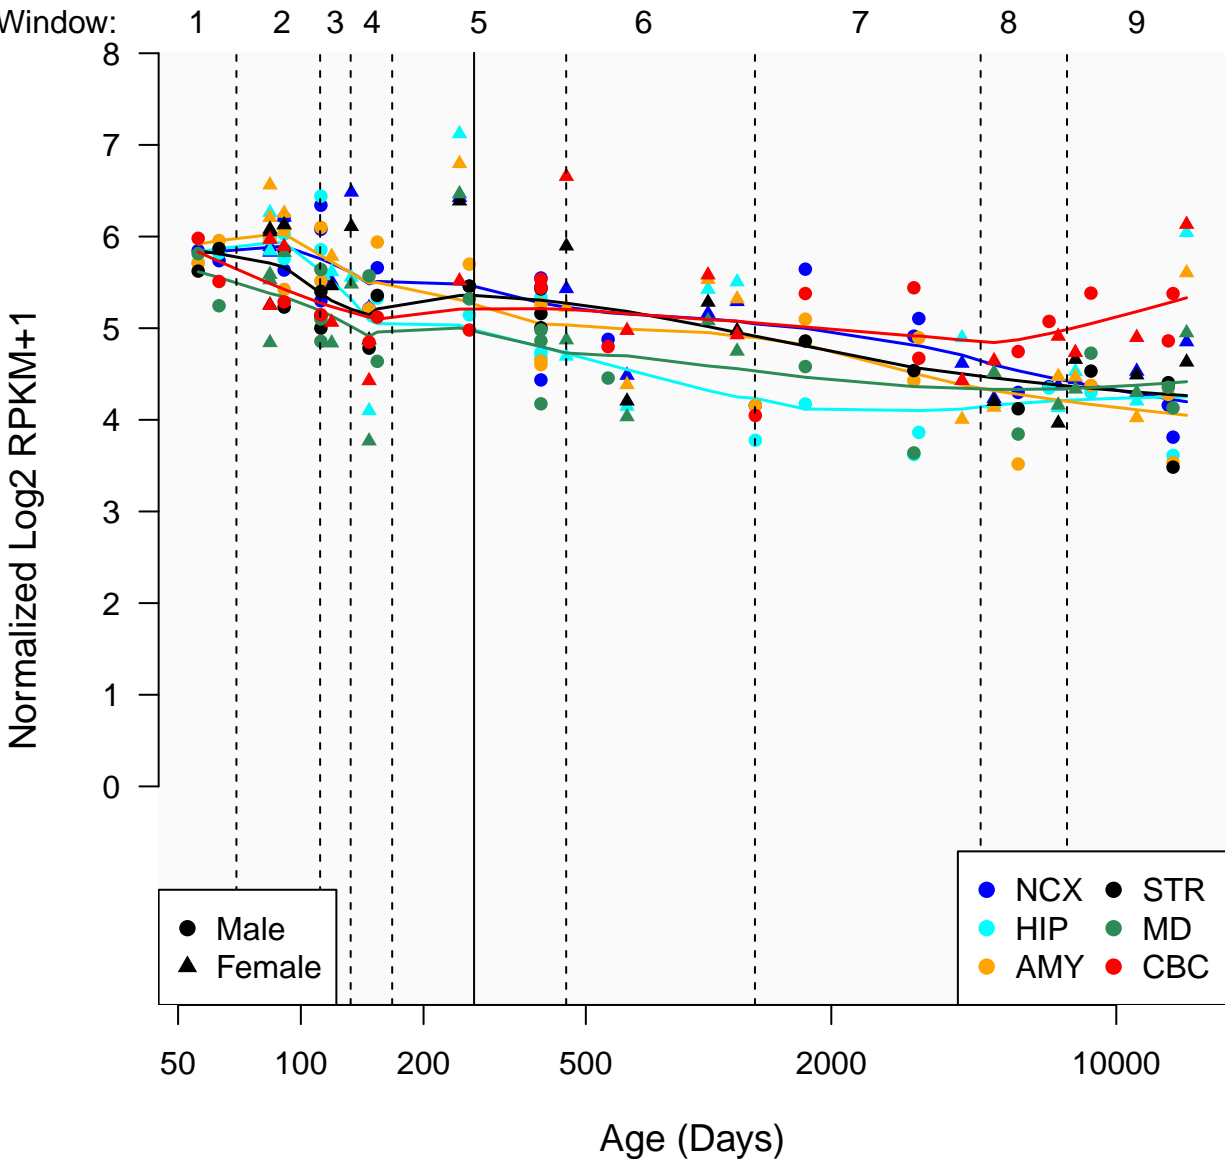

# C12ORF57\_ENSG00000111678

Window:

● Male  
▲ Female

● NCX ● STR  
● HIP ● MD  
● AMY ● CBC