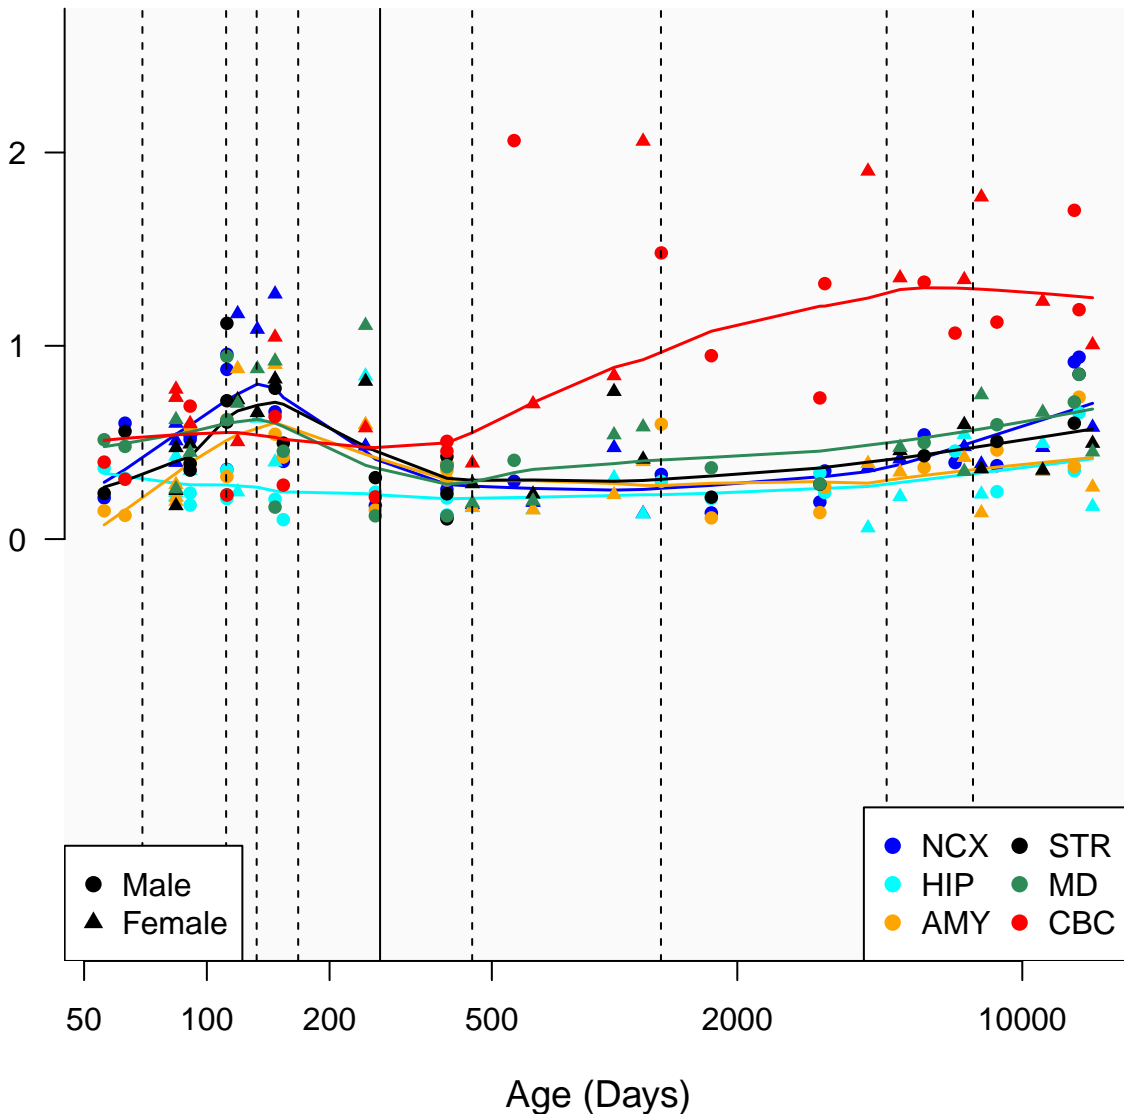

# C15ORF62\_ENSG00000188277

Window:

1 2 3 4 5 6 7 8 9

Normalized Log2 RPKM+1

● Male  
▲ Female

● NCX ● STR  
● HIP ● MD  
● AMY ● CBC