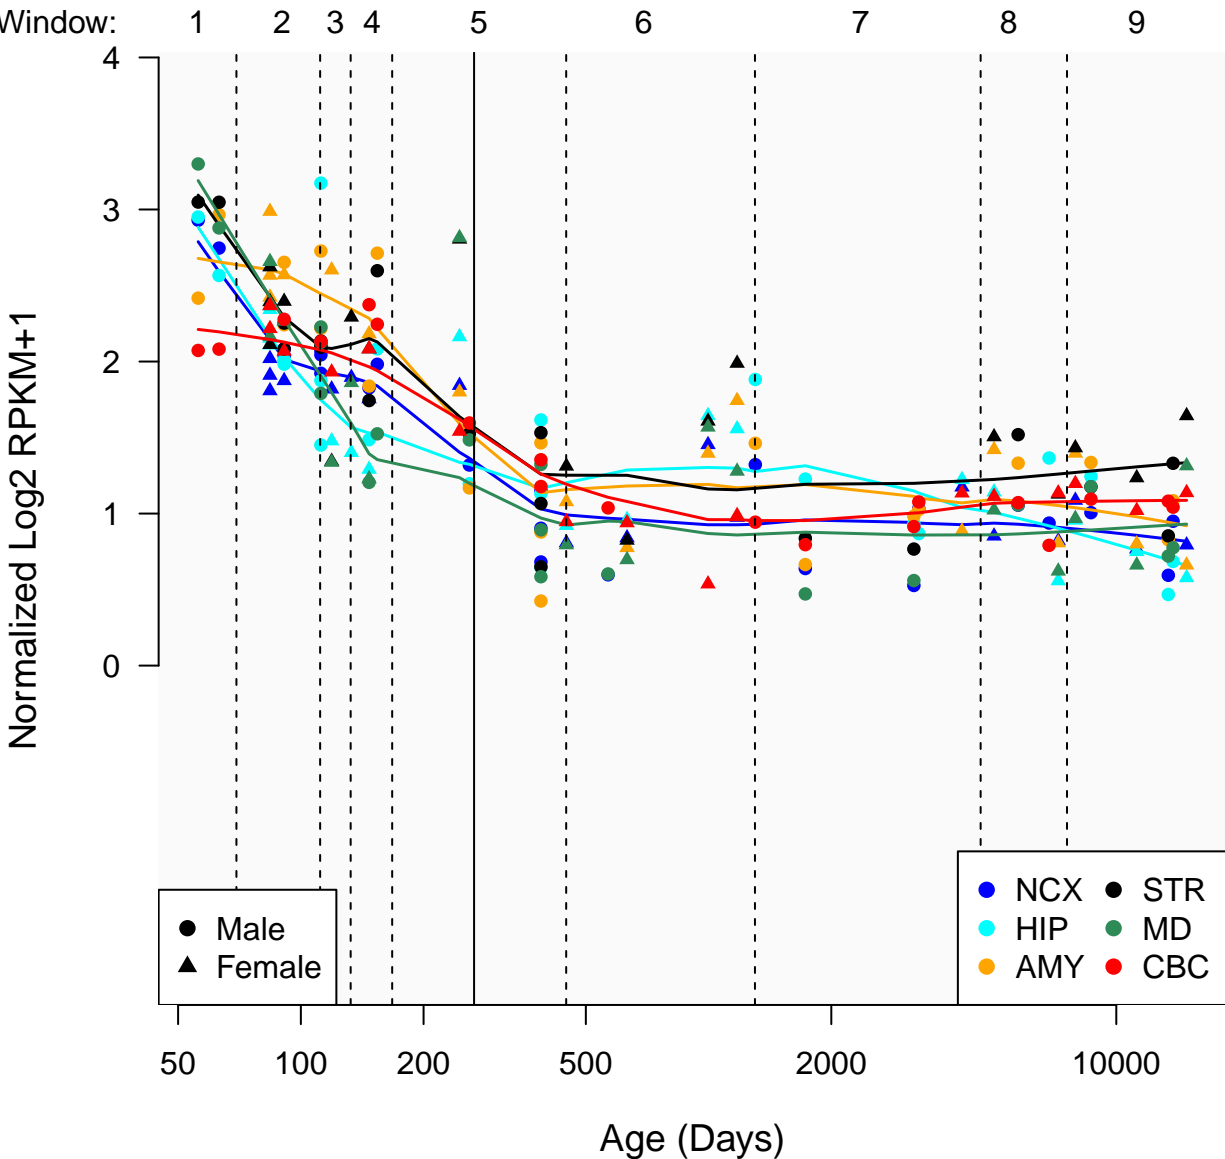

C18ORF54_ENSG00000166845

Window:

● Male
▲ Female

● NCX ● STR
● HIP ● MD
● AMY ● CBC