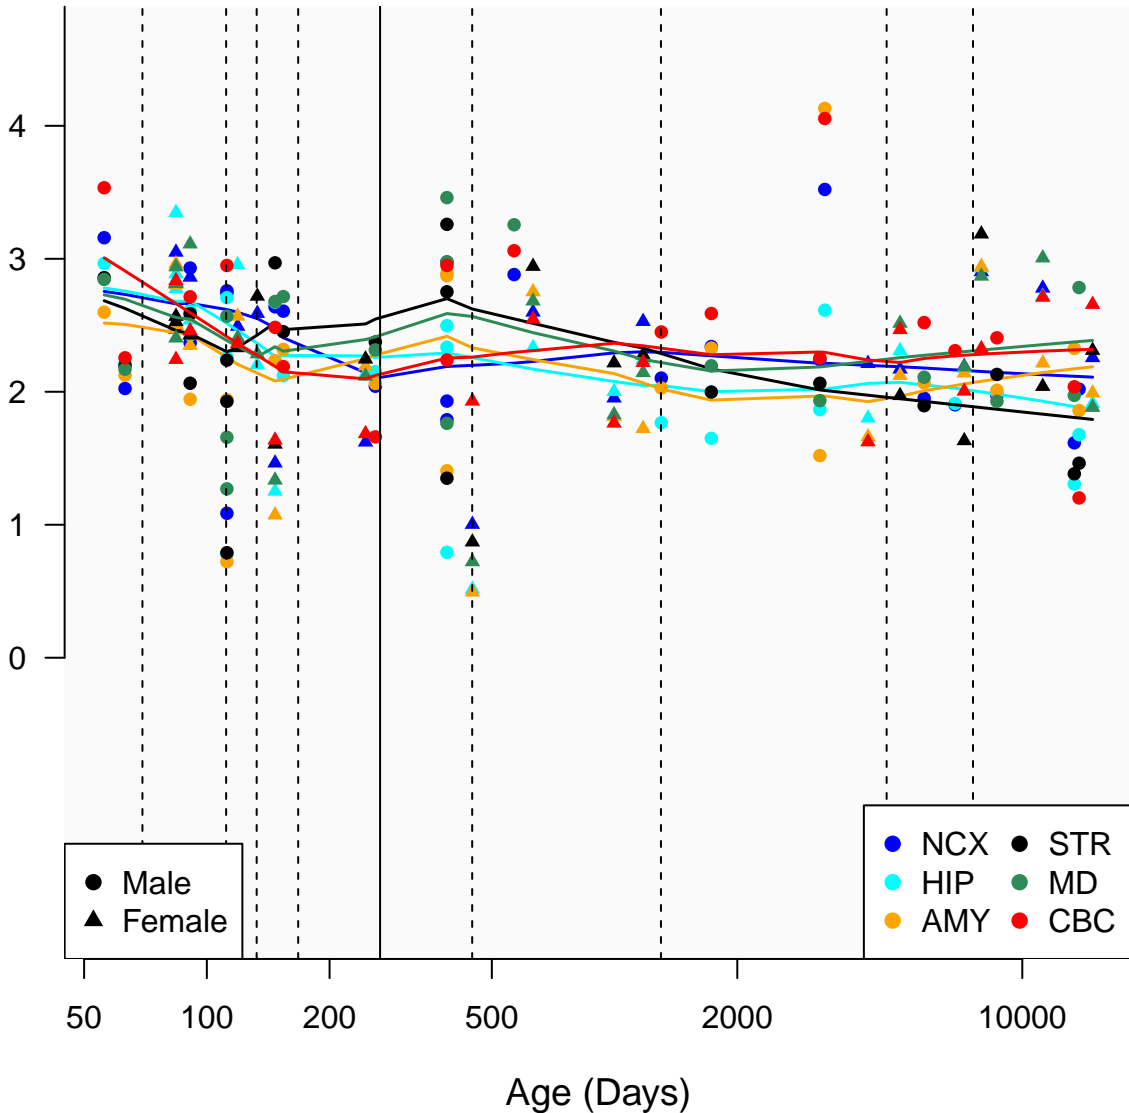

C20ORF24_ENSG00000101084

Window:

1 2 3 4 5 6 7 8 9

Normalized Log2 RPKM+1

● Male
▲ Female

● NCX ● STR
● HIP ● MD
● AMY ● CBC