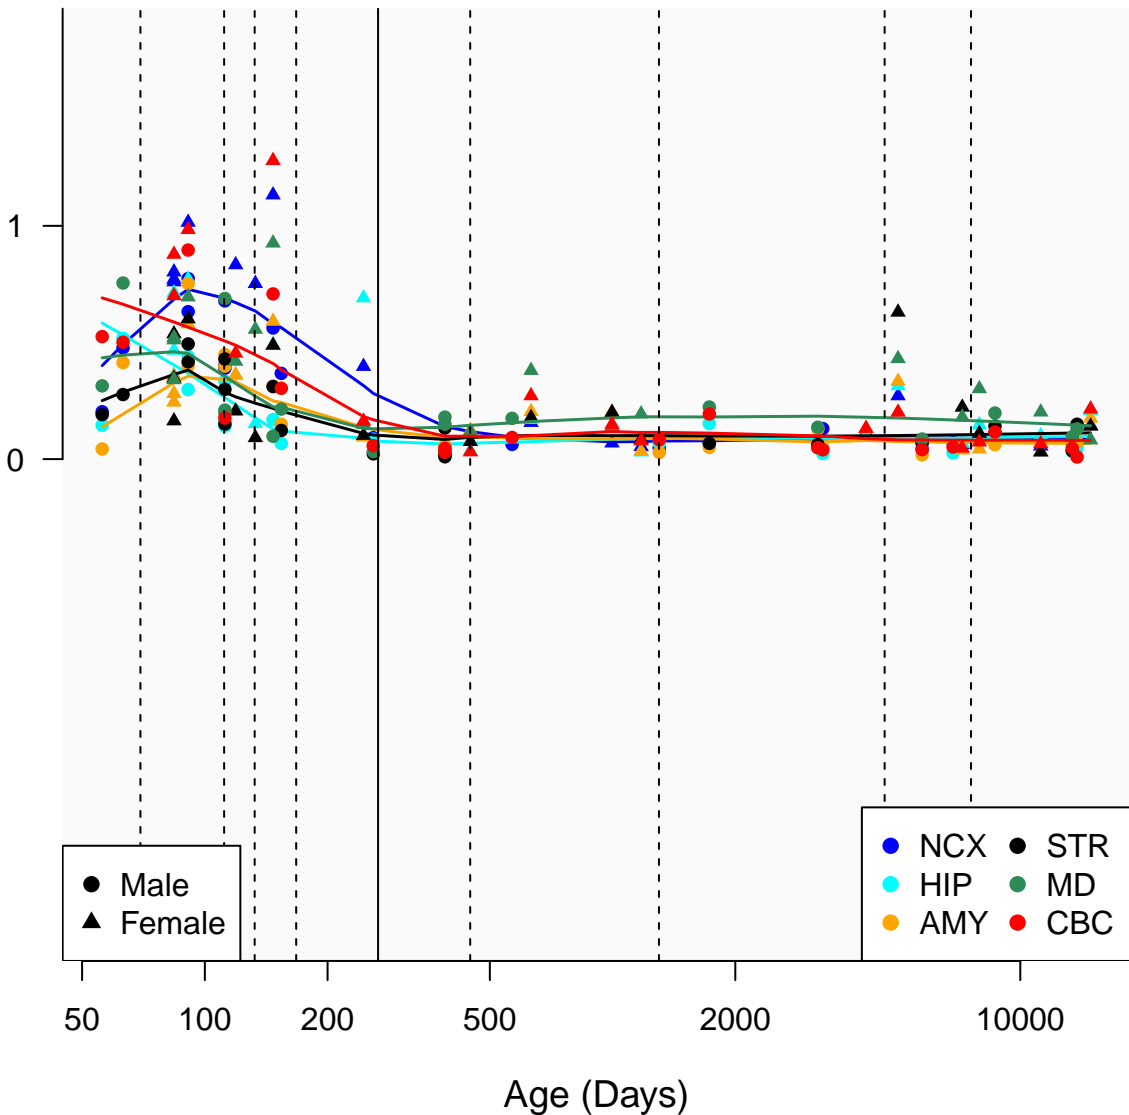

# C21ORF90\_ENSG00000182912

Window:

1 2 3 4 5 6 7 8 9

Normalized Log2 RPKM+1

● Male  
▲ Female

● NCX ● STR  
● HIP ● MD  
● AMY ● CBC