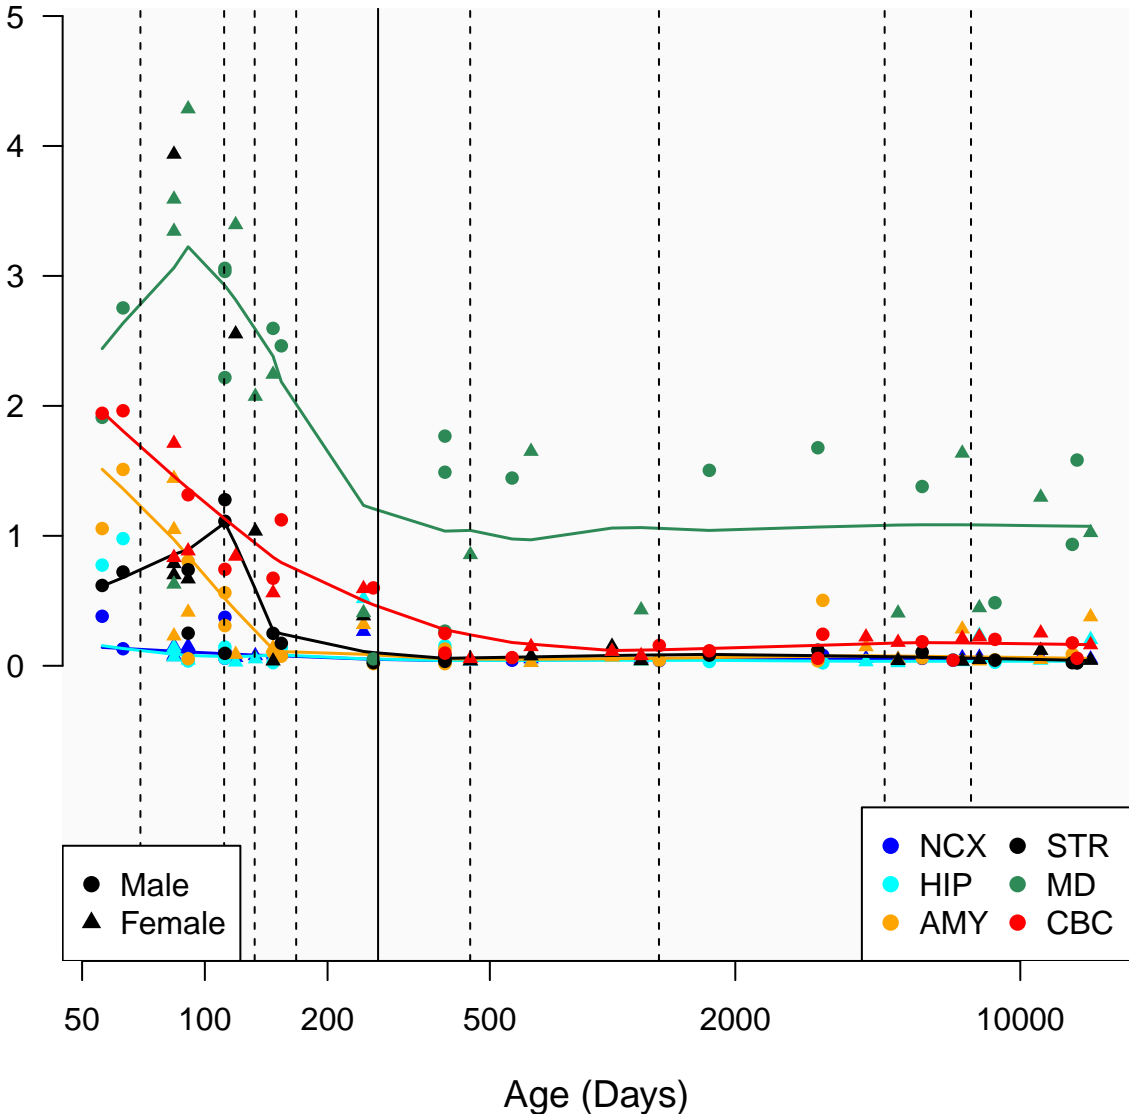

# C22ORF42\_ENSG00000205856

Window:

1 2 3 4 5 6 7 8 9

Normalized Log2 RPKM+1

● Male  
▲ Female

● NCX ● STR  
● HIP ● MD  
● AMY ● CBC