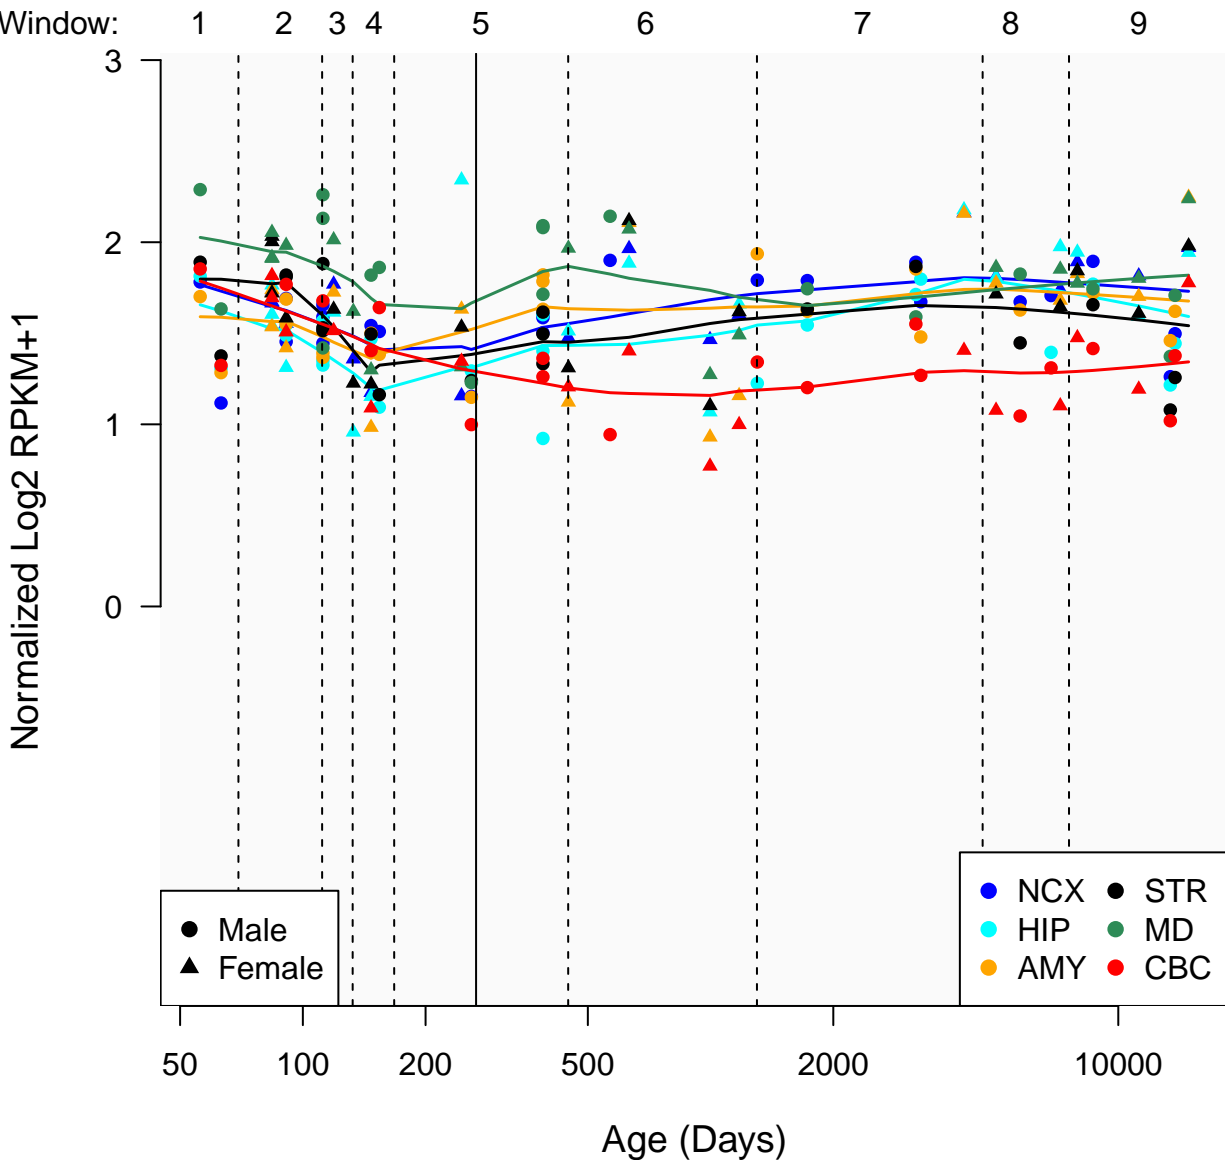

# C5ORF55\_ENSG00000221990

Window:

● Male  
▲ Female

● NCX ● STR  
● HIP ● MD  
● AMY ● CBC