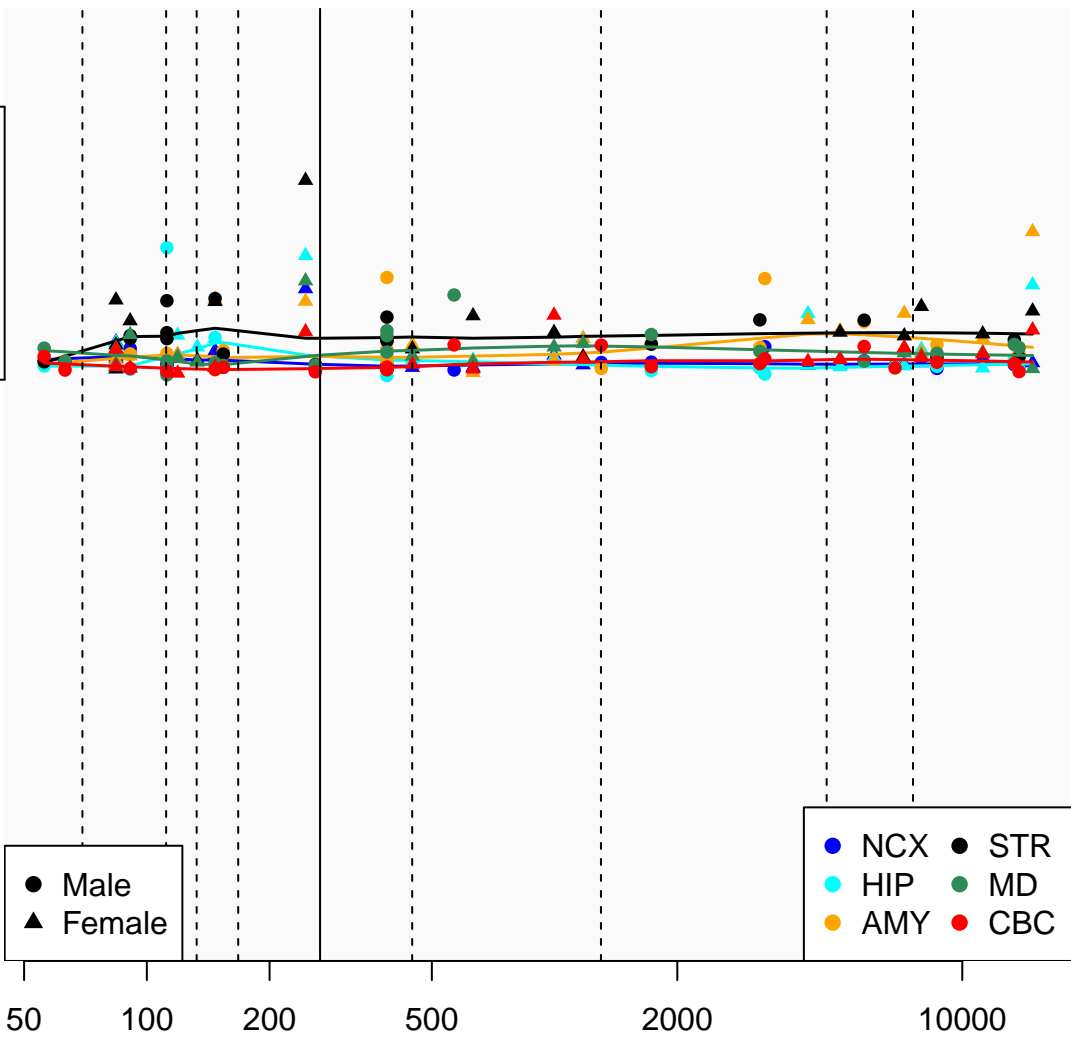

# C7ORF72\_ENSG00000164500

Window:

1 2 3 4 5 6 7 8 9

Normalized Log<sub>2</sub> RPKM+1

1  
0

● Male  
▲ Female

● NCX ● STR  
● HIP ● MD  
● AMY ● CBC

Age (Days)