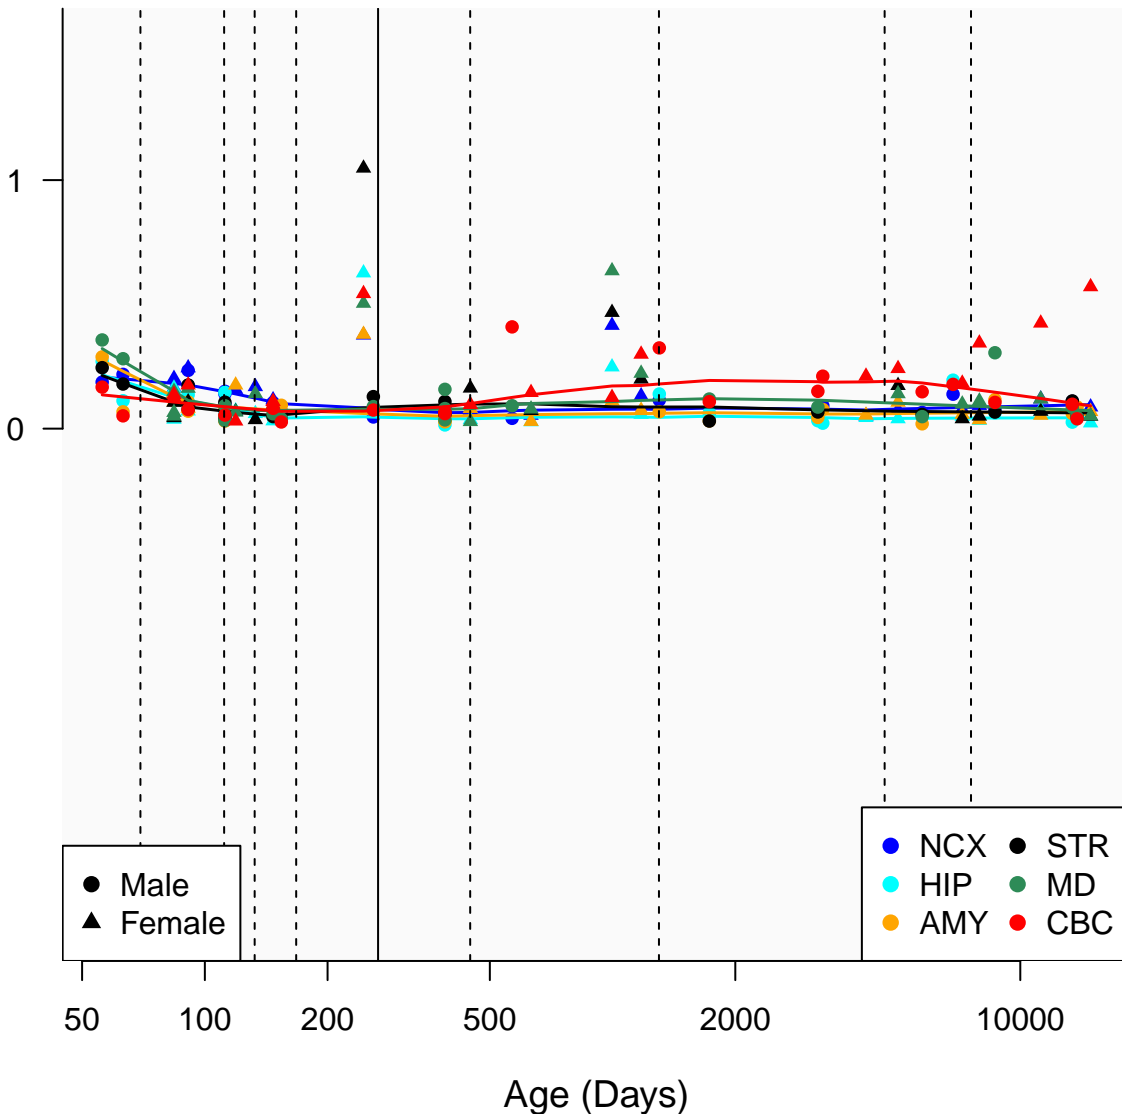

# C9ORF153\_ENSG00000187753

Window:

1 2 3 4 5 6 7 8 9

Normalized Log2 RPKM+1

● Male  
▲ Female

● NCX ● STR  
● HIP ● MD  
● AMY ● CBC