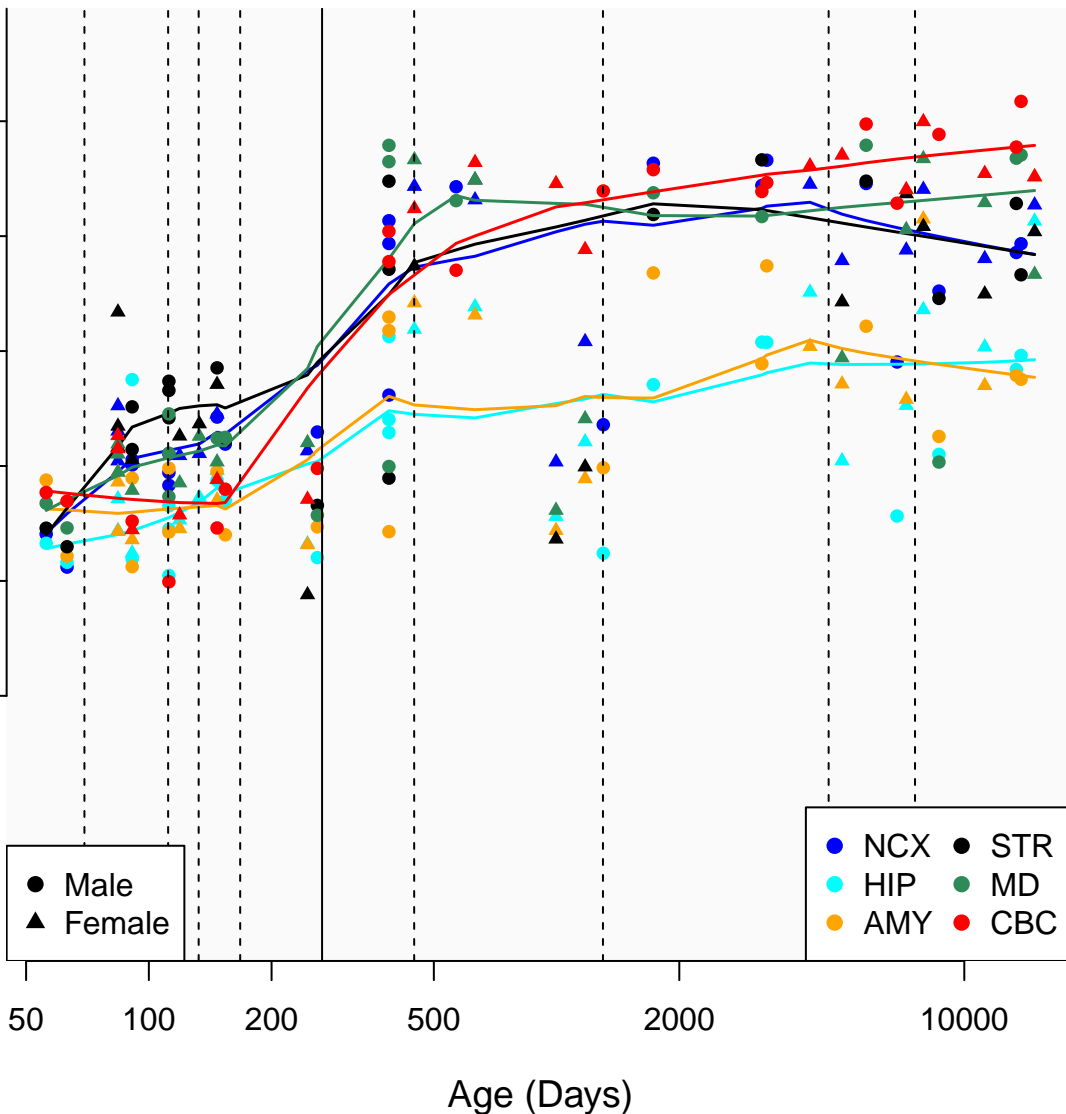

# CACNB4\_ENSG00000182389

Window:

1 2 3 4 5 6 7 8 9

Normalized Log2 RPKM+1

● Male  
▲ Female

● NCX ● STR  
● HIP ● MD  
● AMY ● CBC