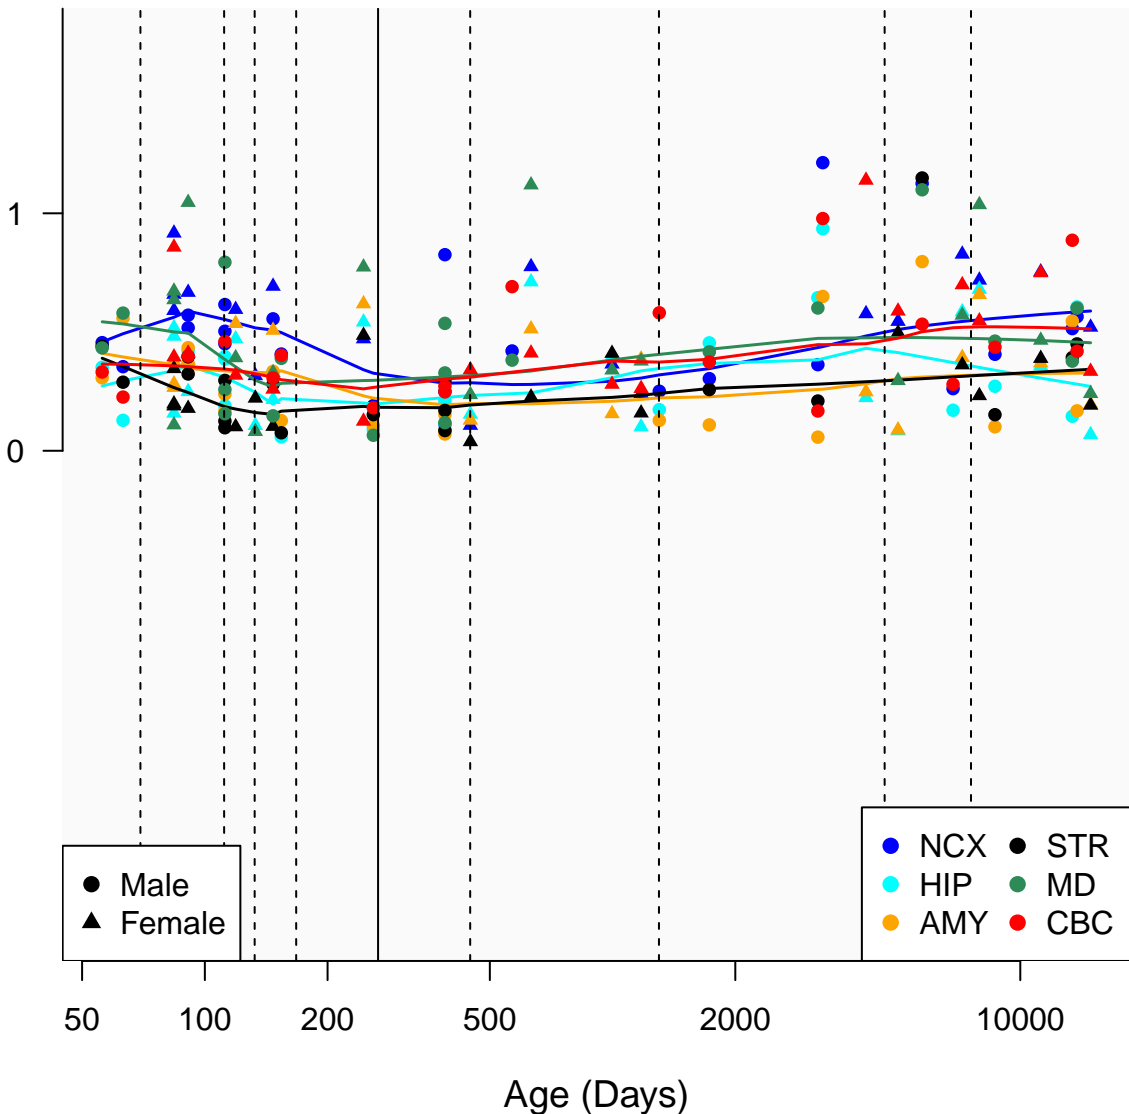

CALM1P1_ENSG00000223467

Window:

1 2 3 4 5 6 7 8 9

Normalized Log2 RPKM+1

● Male
▲ Female

● NCX ● STR
● HIP ● MD
● AMY ● CBC