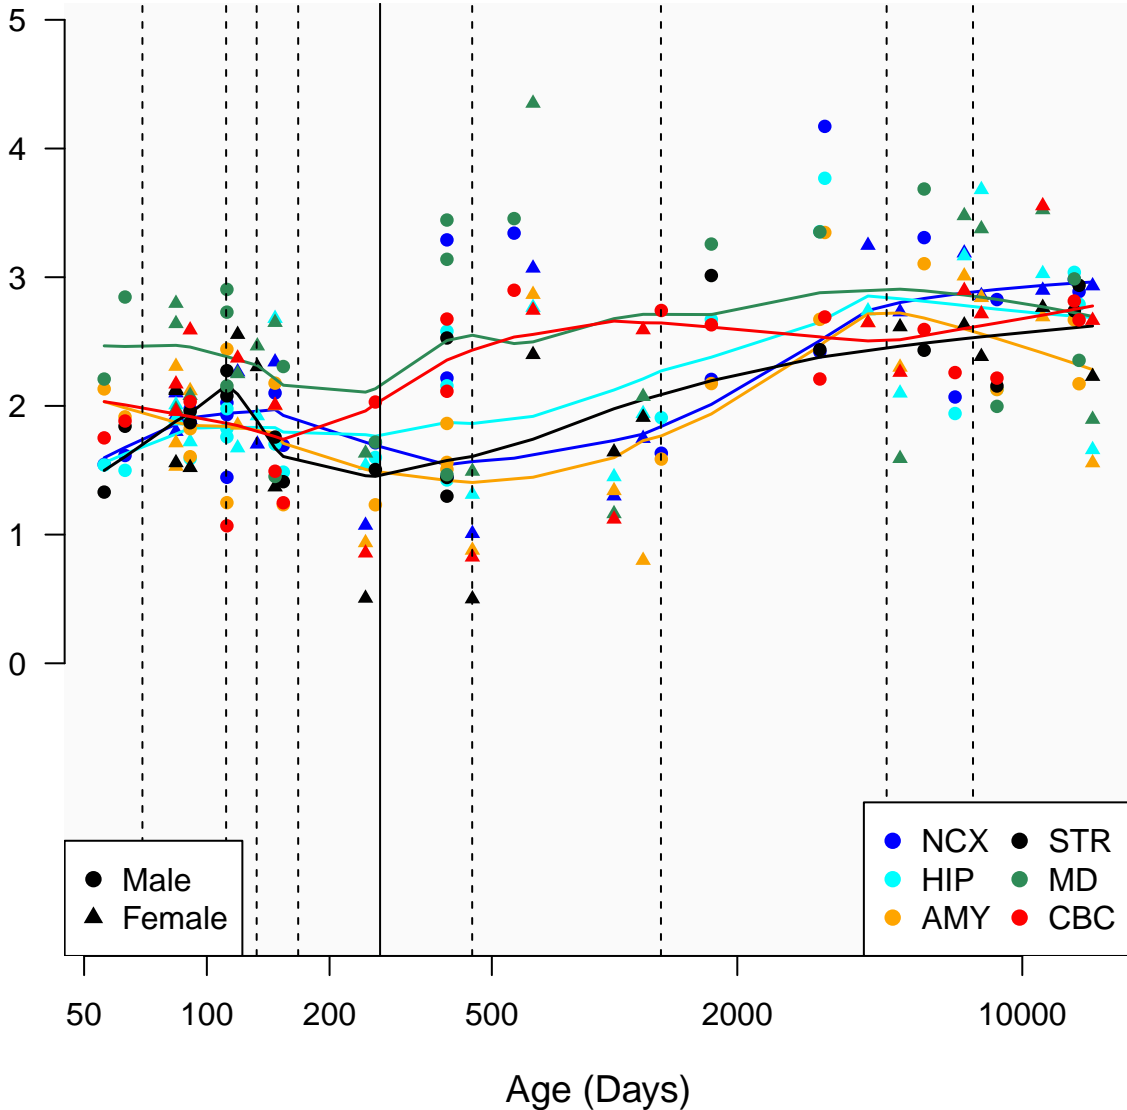

CALM2P2_ENSG00000229097

Window:

1 2 3 4 5 6 7 8 9

Normalized Log2 RPKM+1

● Male
▲ Female

● NCX ● STR
● HIP ● MD
● AMY ● CBC