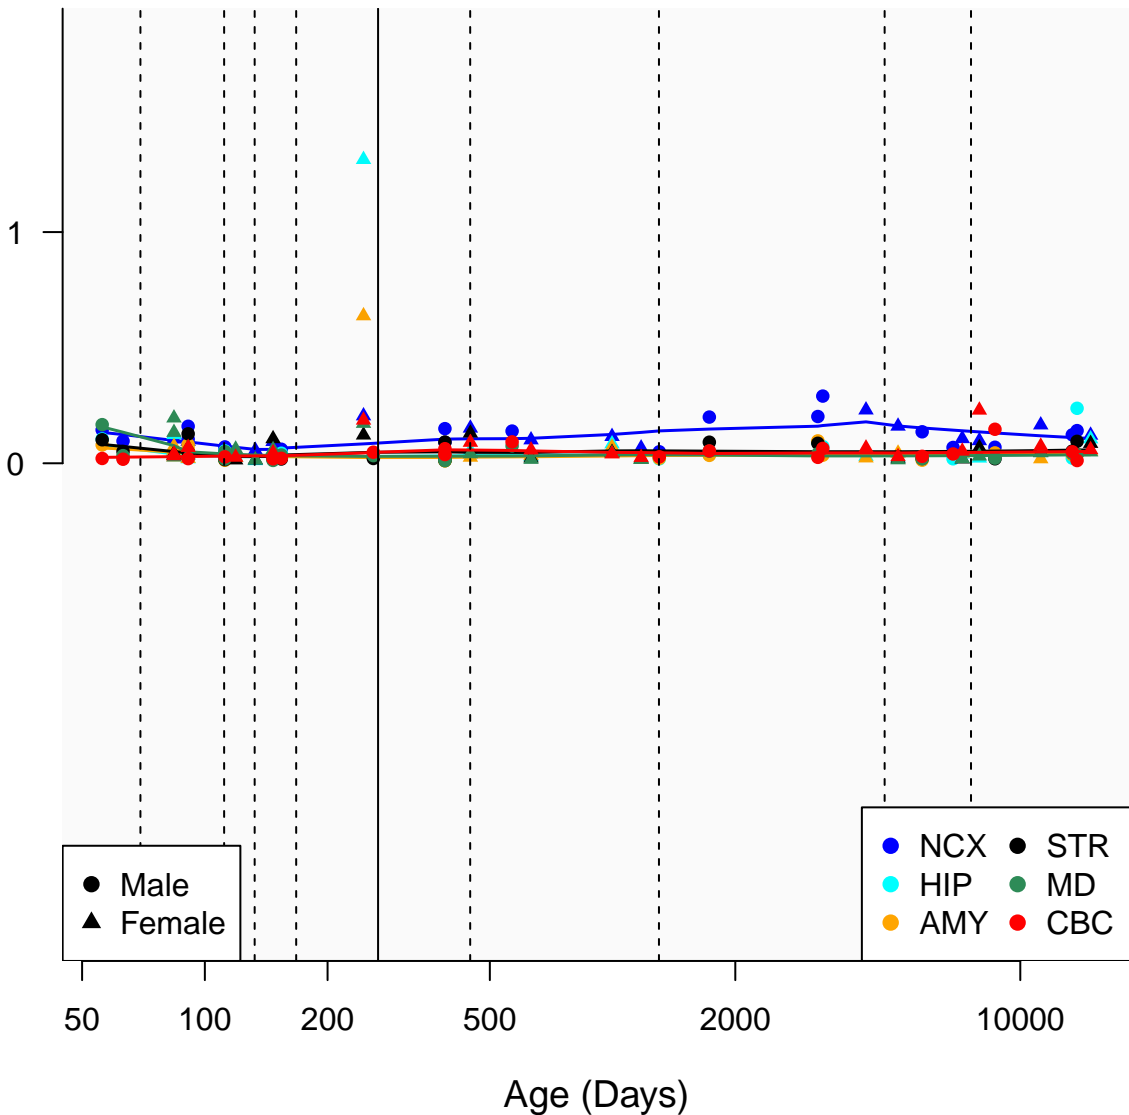

# CAPN11\_ENSG00000137225

Window:

1 2 3 4 5 6 7 8 9

Normalized Log2 RPKM+1

● Male  
▲ Female

● NCX ● STR  
● HIP ● MD  
● AMY ● CBC