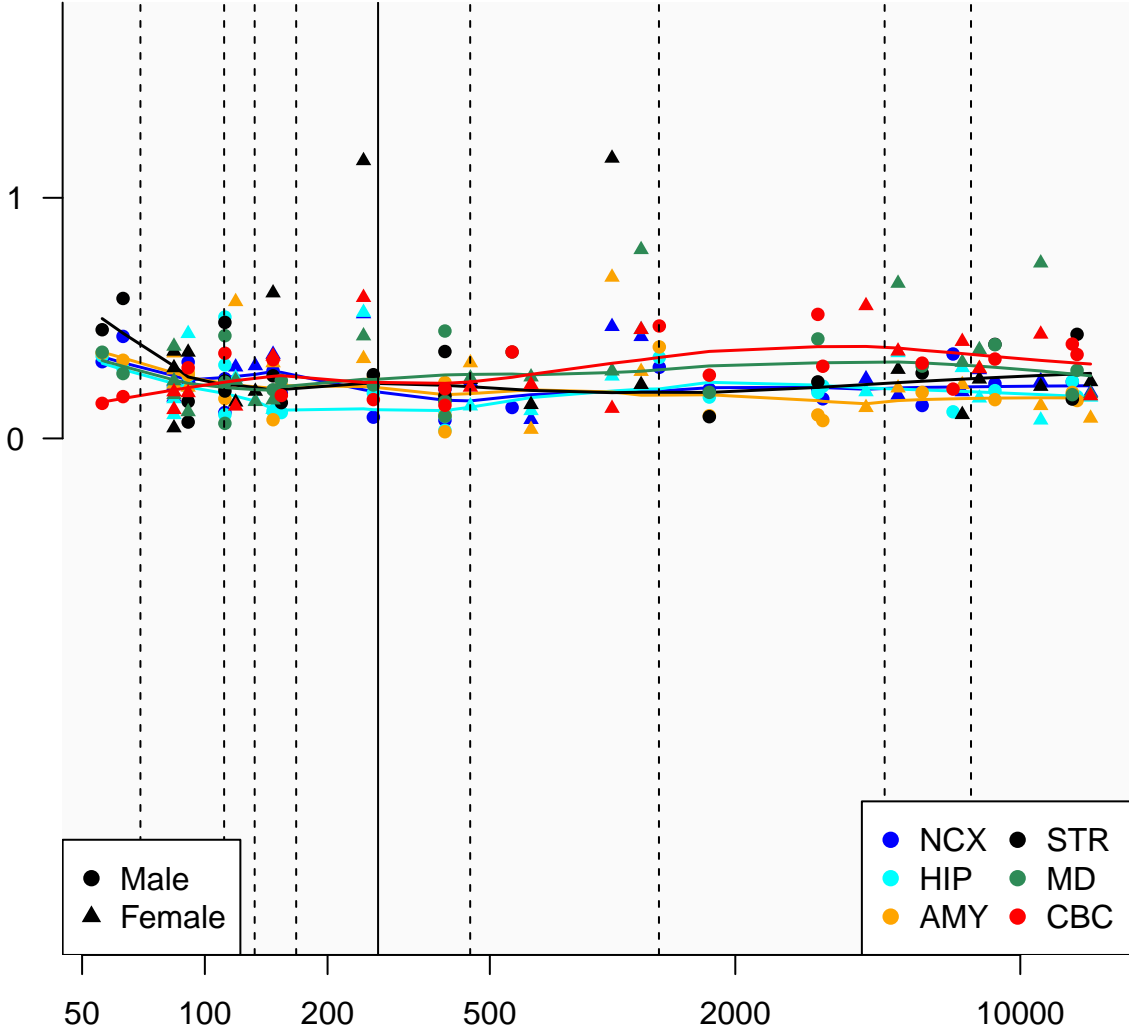

# CATSPER3\_ENSG00000152705

Window:

1 2 3 4 5 6 7 8 9

Normalized Log2 RPKM+1

● Male  
▲ Female

● NCX ● STR  
● HIP ● MD  
● AMY ● CBC

Age (Days)