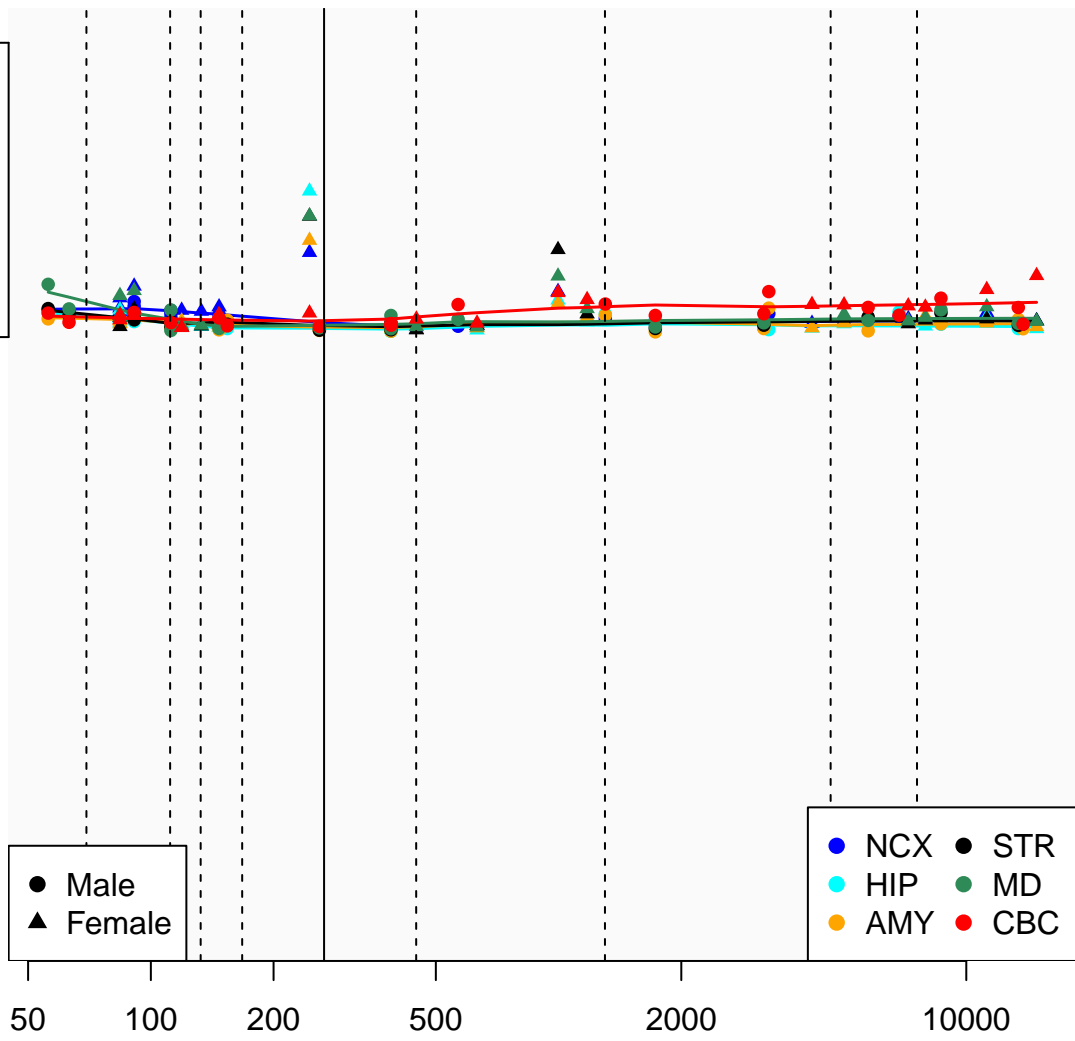

# CCDC11P1\_ENSG00000251515

Window:

1 2 3 4 5 6 7 8 9

Normalized Log2 RPKM+1

1  
0

● Male  
▲ Female

● NCX ● STR  
● HIP ● MD  
● AMY ● CBC

Age (Days)