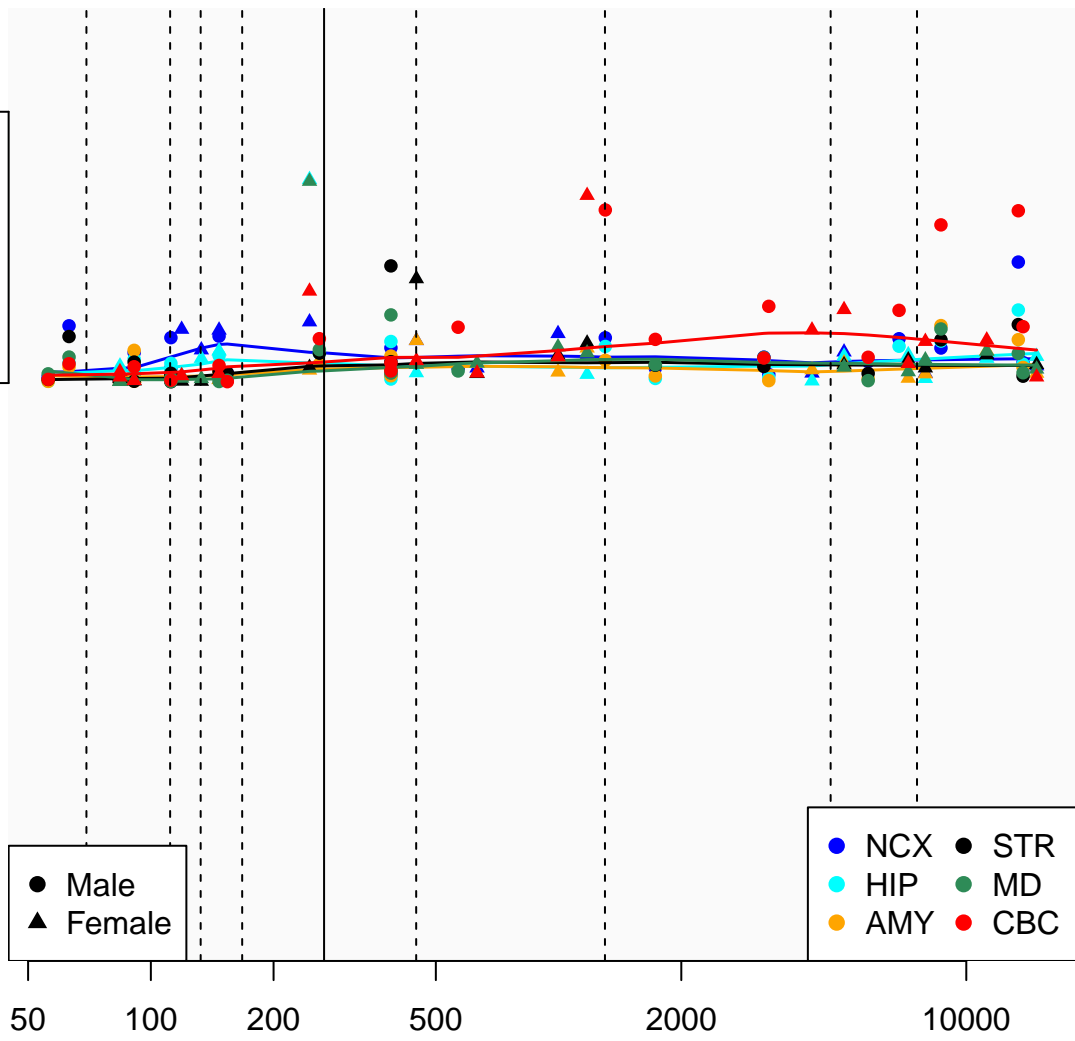

# CCDC144A\_ENSG00000170160

Window:

1 2 3 4 5 6 7 8 9

Normalized Log2 RPKM+1

1  
0

Age (Days)