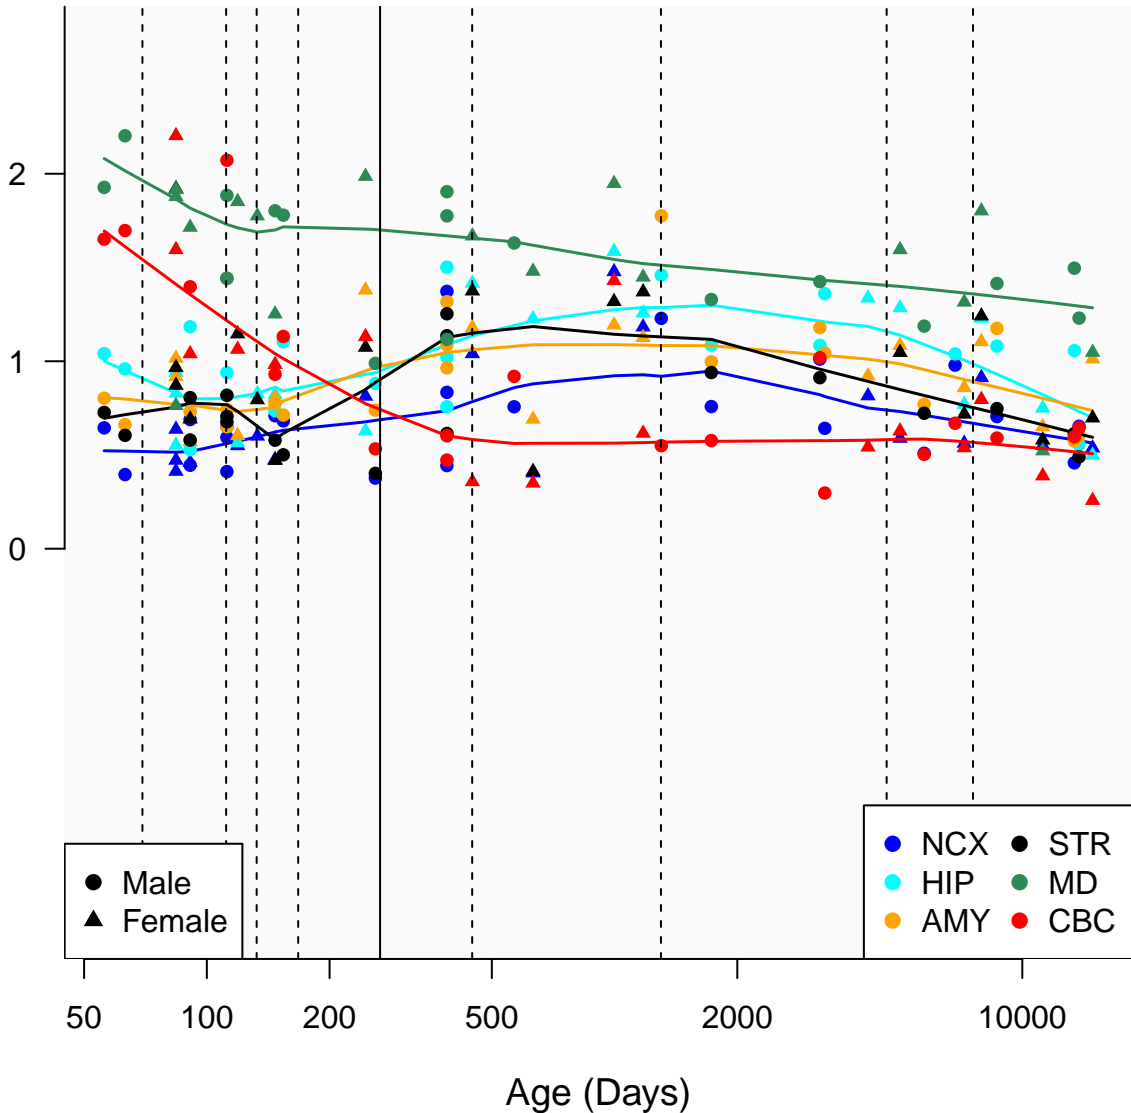

# CCDC160\_ENSG00000203952

Window:

1 2 3 4 5 6 7 8 9

Normalized Log2 RPKM+1

● Male  
▲ Female

● NCX ● STR  
● HIP ● MD  
● AMY ● CBC