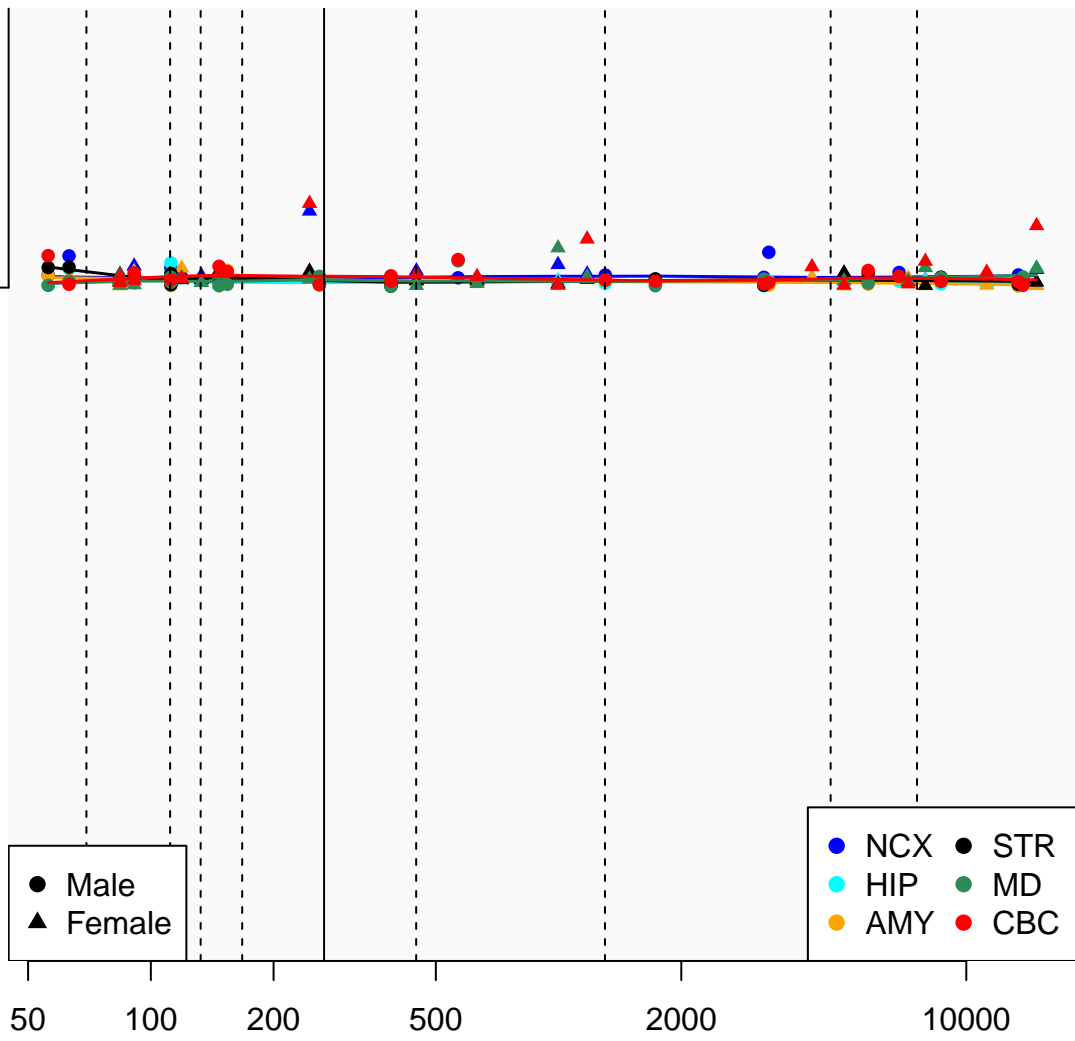

CCDC168_ENSG00000175820

Window:

1 2 3 4 5 6 7 8 9

Normalized Log2 RPKM+1

0

● Male
▲ Female

● NCX ● STR
● HIP ● MD
● AMY ● CBC

Age (Days)