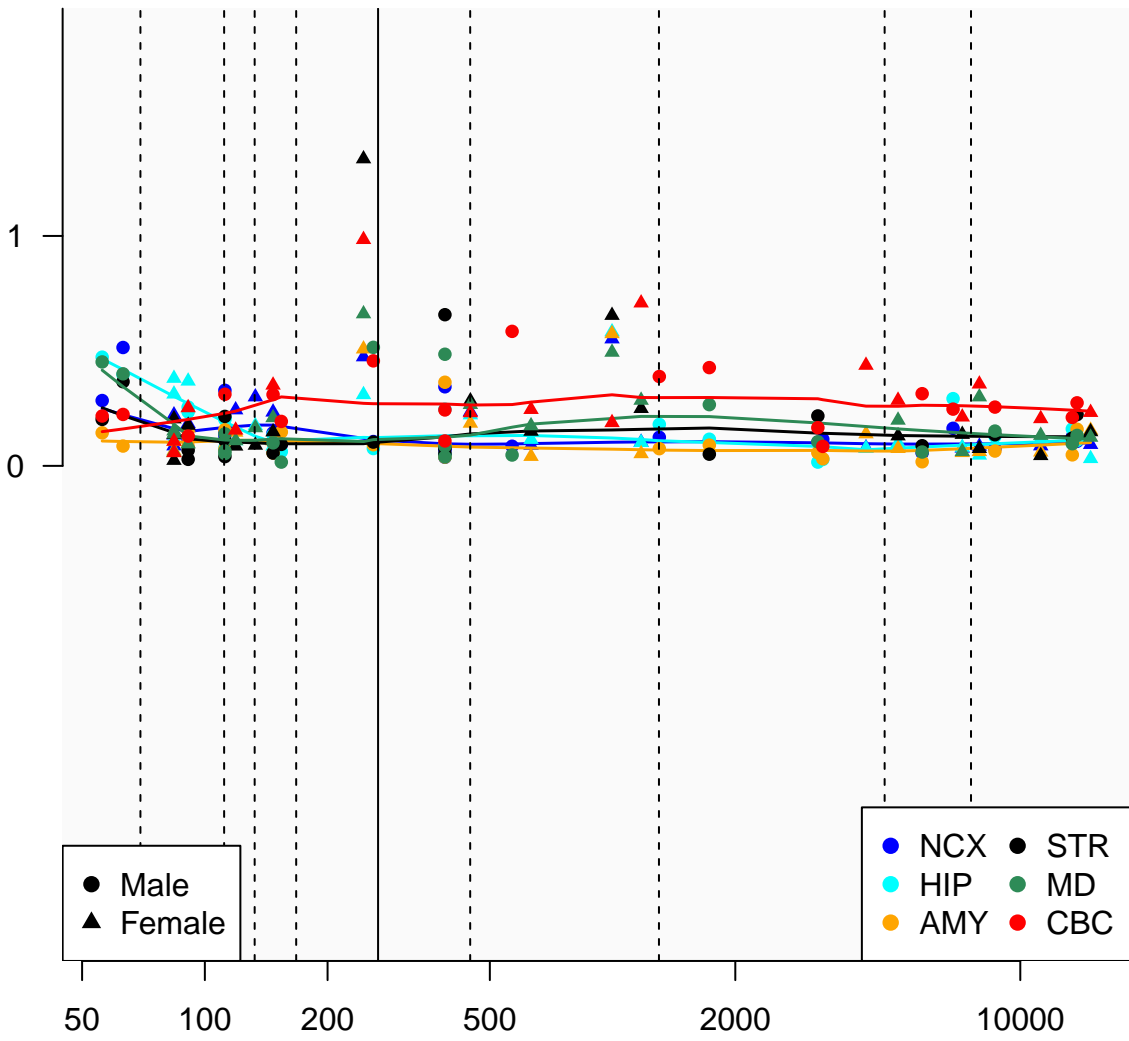

CCDC36_ENSG00000173421

Window:

1 2 3 4 5 6 7 8 9

Normalized Log2 RPKM+1

● Male
▲ Female

● NCX ● STR
● HIP ● MD
● AMY ● CBC

Age (Days)