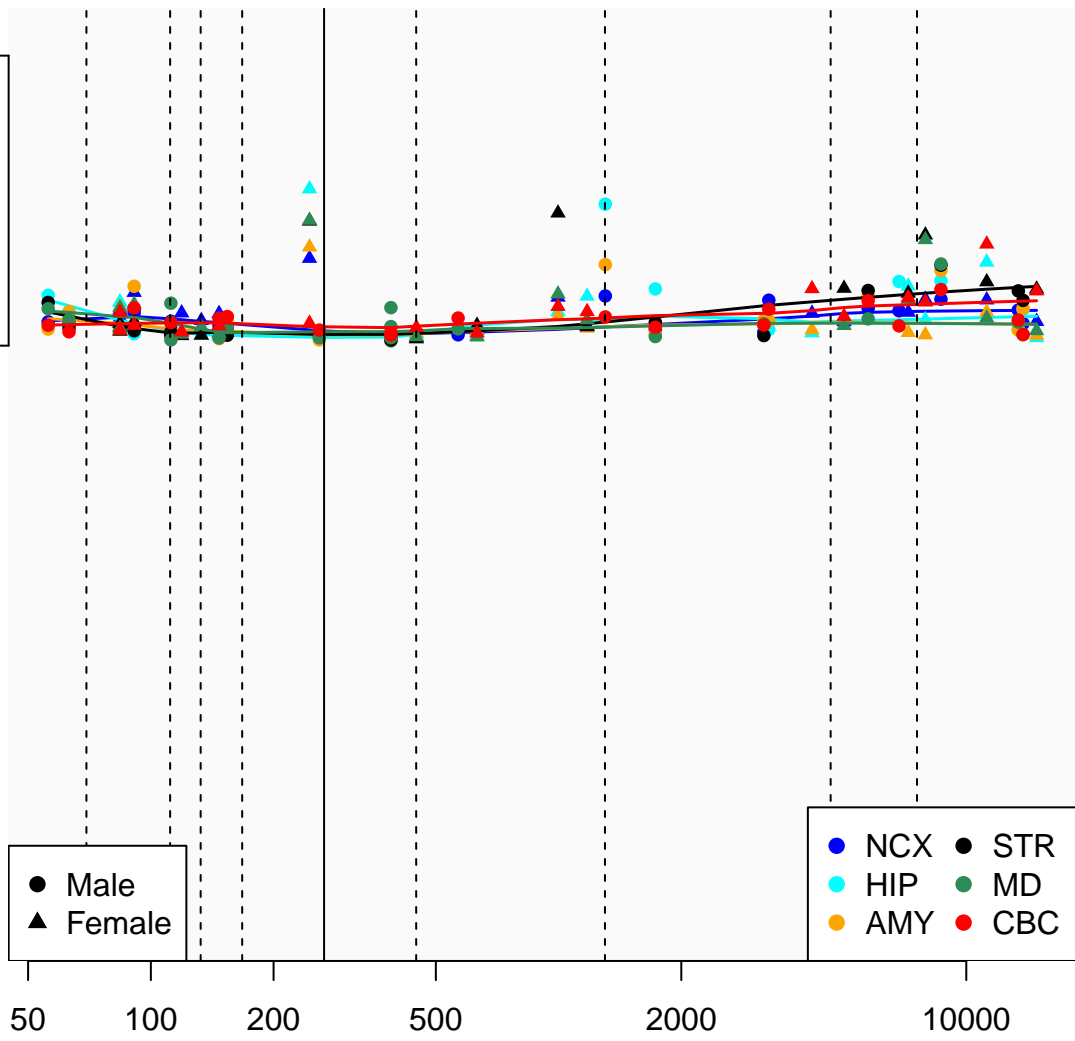

# CCDC54\_ENSG00000138483

Window:

1 2 3 4 5 6 7 8 9

Normalized Log2 RPKM+1

1  
0

● Male  
▲ Female

● NCX ● STR  
● HIP ● MD  
● AMY ● CBC

Age (Days)