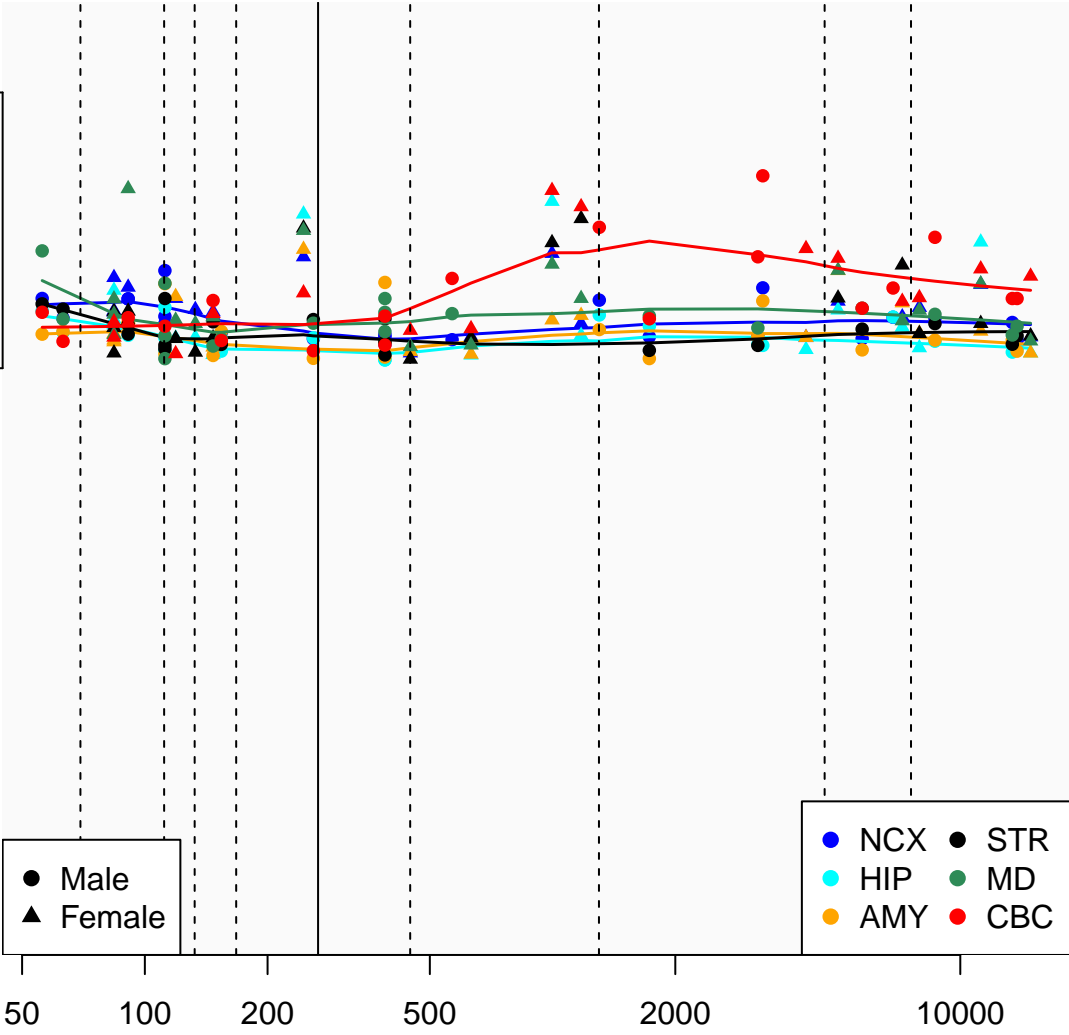

# CCDC58P5\_ENSG00000256681

Window:

1 2 3 4 5 6 7 8 9

Normalized Log2 RPKM+1

● Male  
▲ Female

● NCX ● STR  
● HIP ● MD  
● AMY ● CBC

Age (Days)