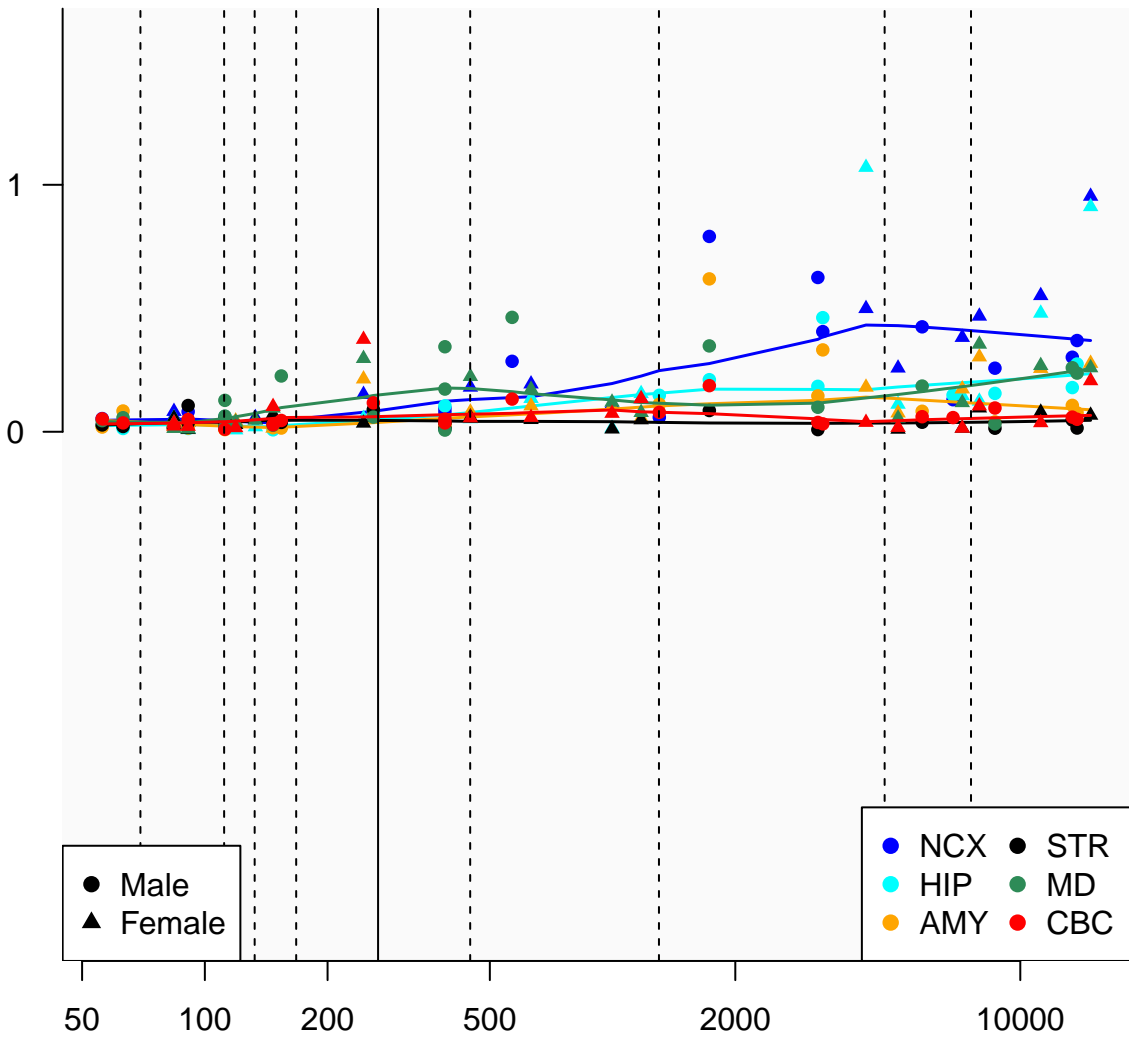

CCDC64B_ENSG00000162069

Window:

1 2 3 4 5 6 7 8 9

Normalized Log2 RPKM+1

● Male
▲ Female

● NCX ● STR
● HIP ● MD
● AMY ● CBC

Age (Days)