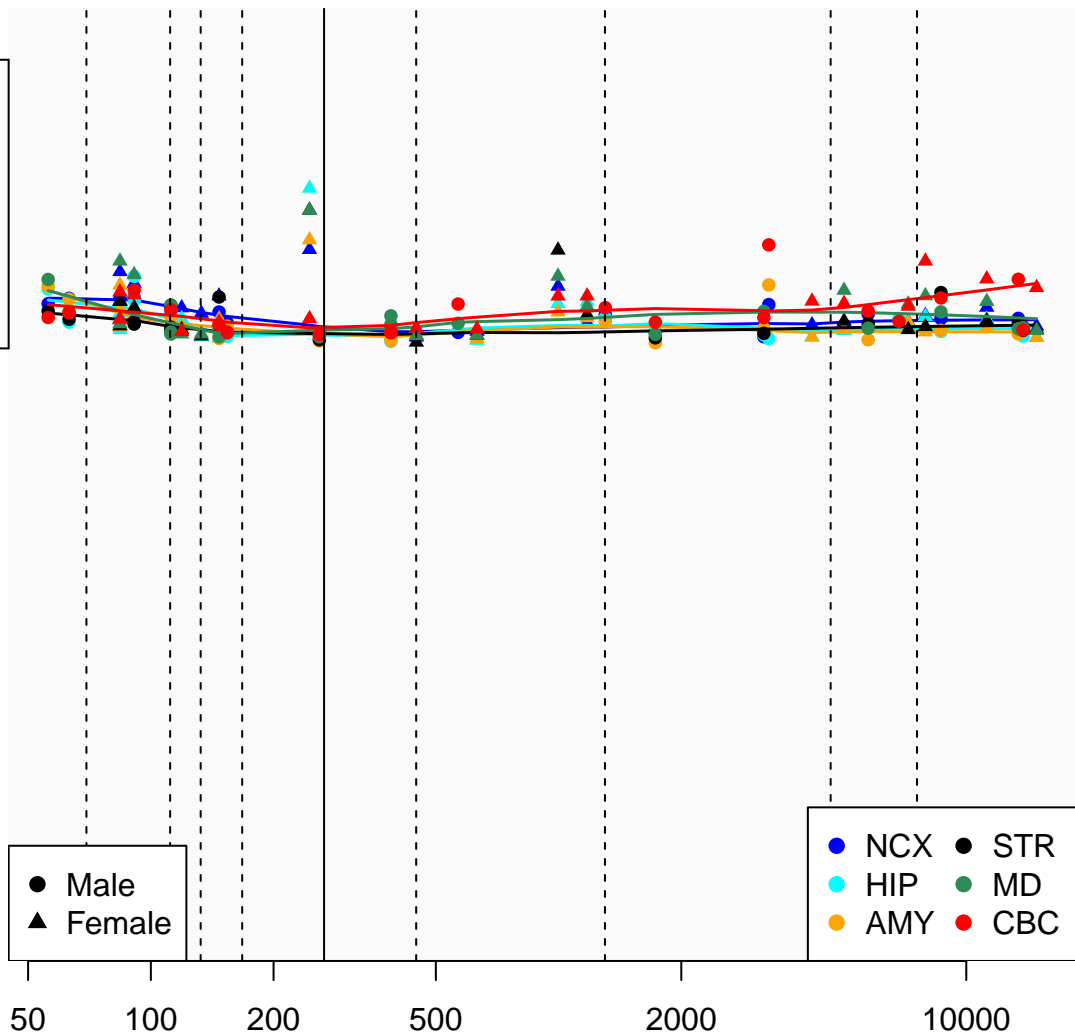

# CCDC75P1\_ENSG00000182921

Window:

1 2 3 4 5 6 7 8 9

Normalized Log2 RPKM+1

1  
0

● Male  
▲ Female

● NCX ● STR  
● HIP ● MD  
● AMY ● CBC

Age (Days)