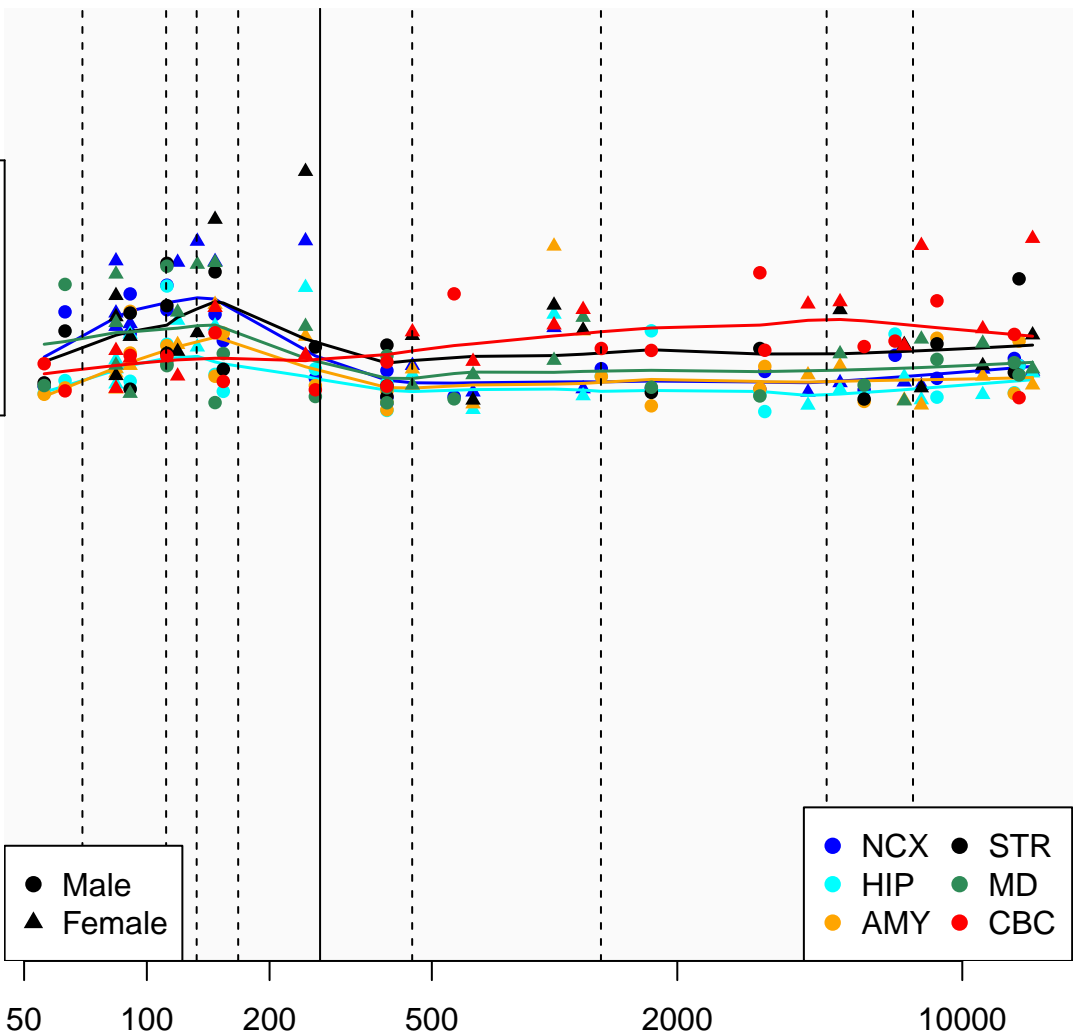

# CCDC7\_ENSG00000150076

Window:

1 2 3 4 5 6 7 8 9

Normalized Log2 RPKM+1

1  
0

● Male  
▲ Female

● NCX ● STR  
● HIP ● MD  
● AMY ● CBC

Age (Days)