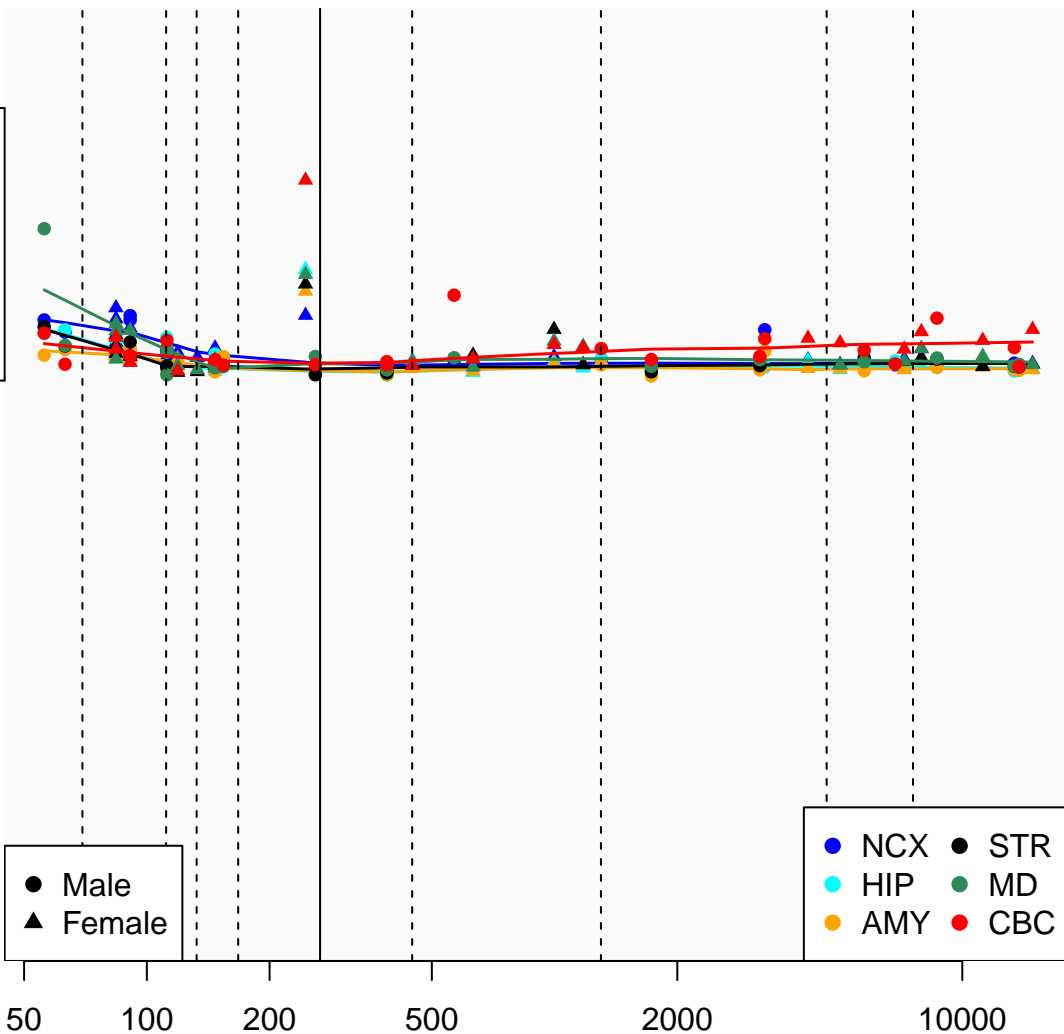

CCL24_ENSG00000106178

Window:

1 2 3 4 5 6 7 8 9

Normalized Log2 RPKM+1

1
0

● Male
▲ Female

● NCX ● STR
● HIP ● MD
● AMY ● CBC