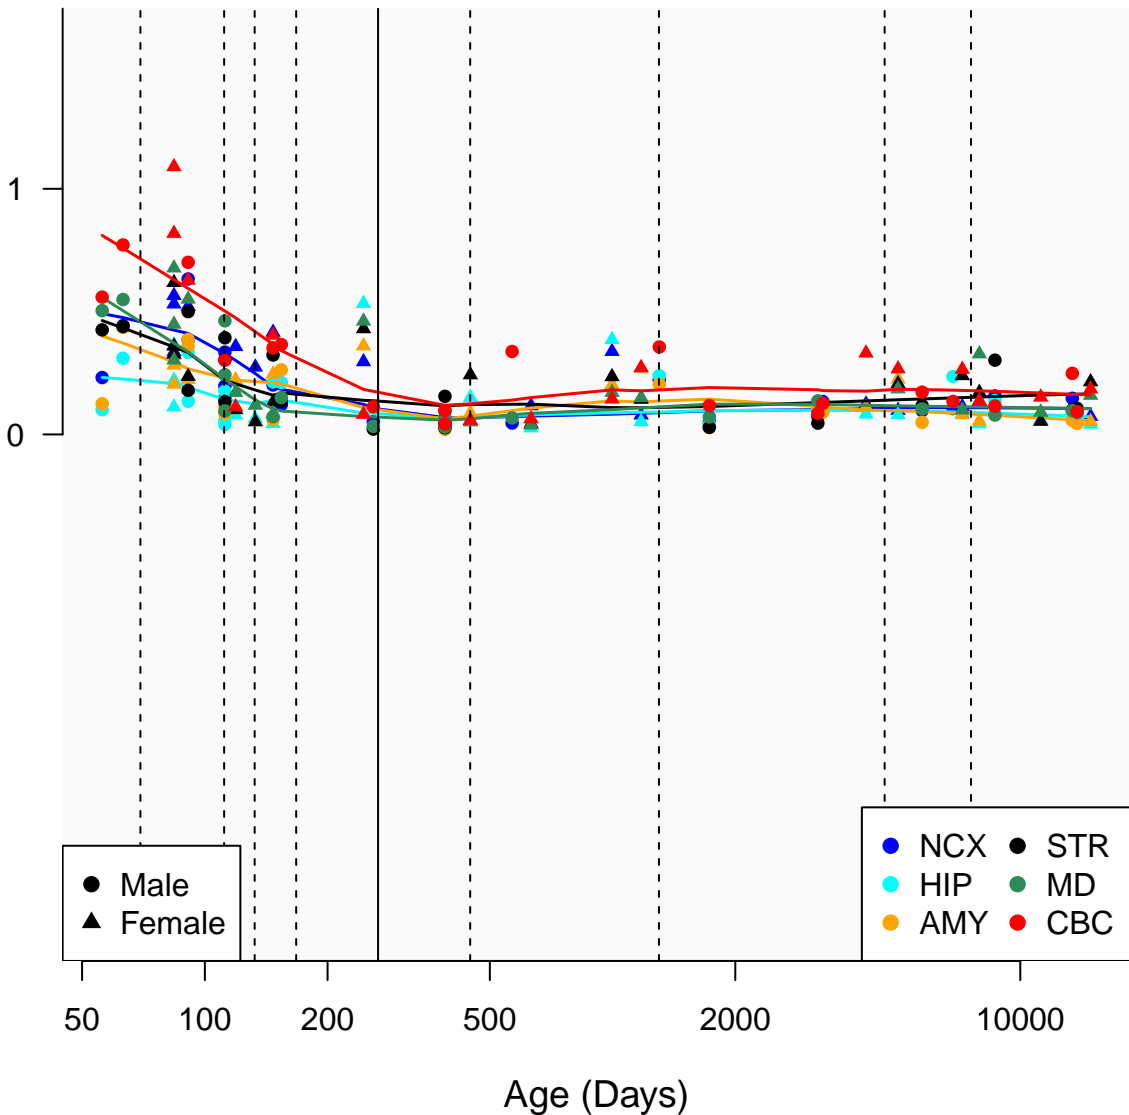

# CCNL2P1\_ENSG00000248283

Window:

1 2 3 4 5 6 7 8 9

Normalized Log2 RPKM+1

● Male  
▲ Female

● NCX ● STR  
● HIP ● MD  
● AMY ● CBC