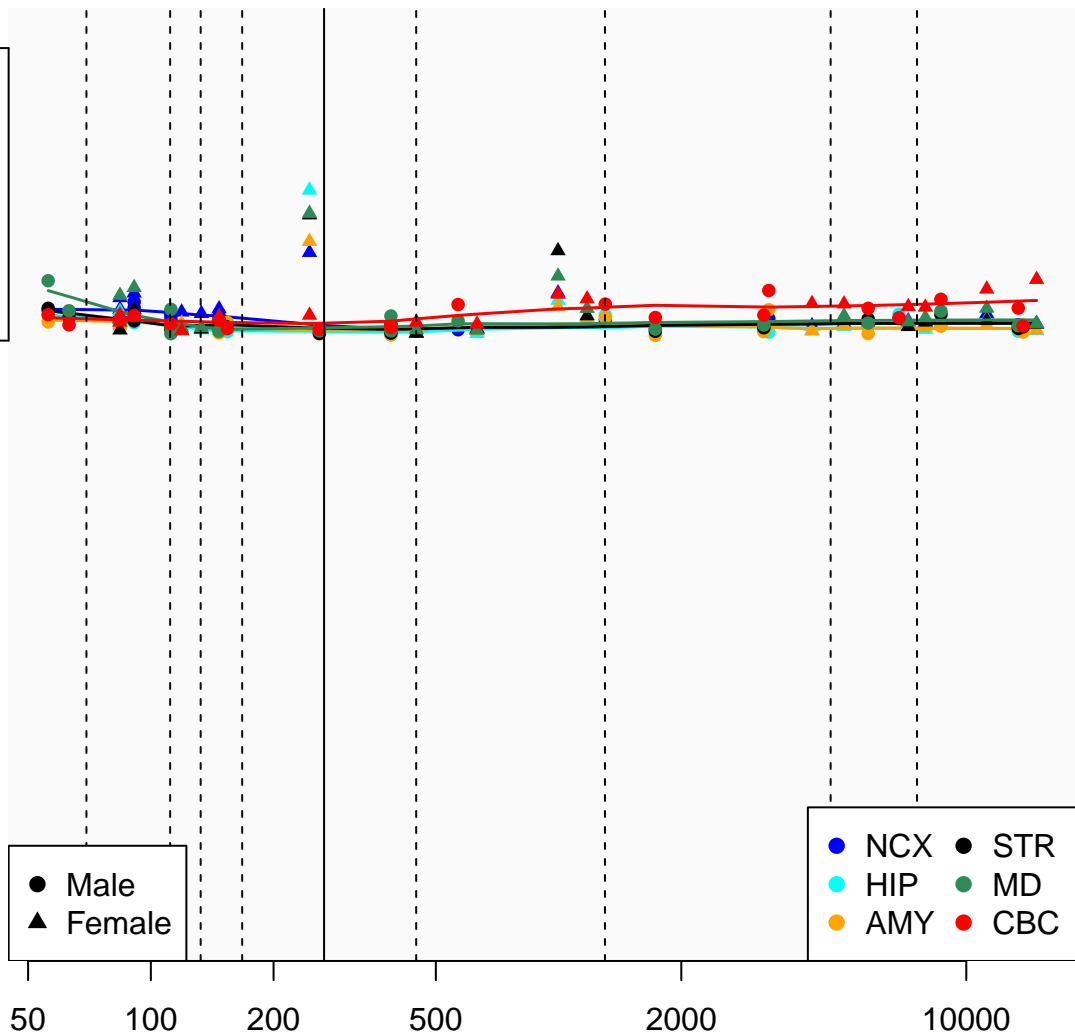

# CDY12P\_ENSG00000228850

Window:

1 2 3 4 5 6 7 8 9

Normalized Log2 RPKM+1

1  
0

● Male  
▲ Female

● NCX ● STR  
● HIP ● MD  
● AMY ● CBC