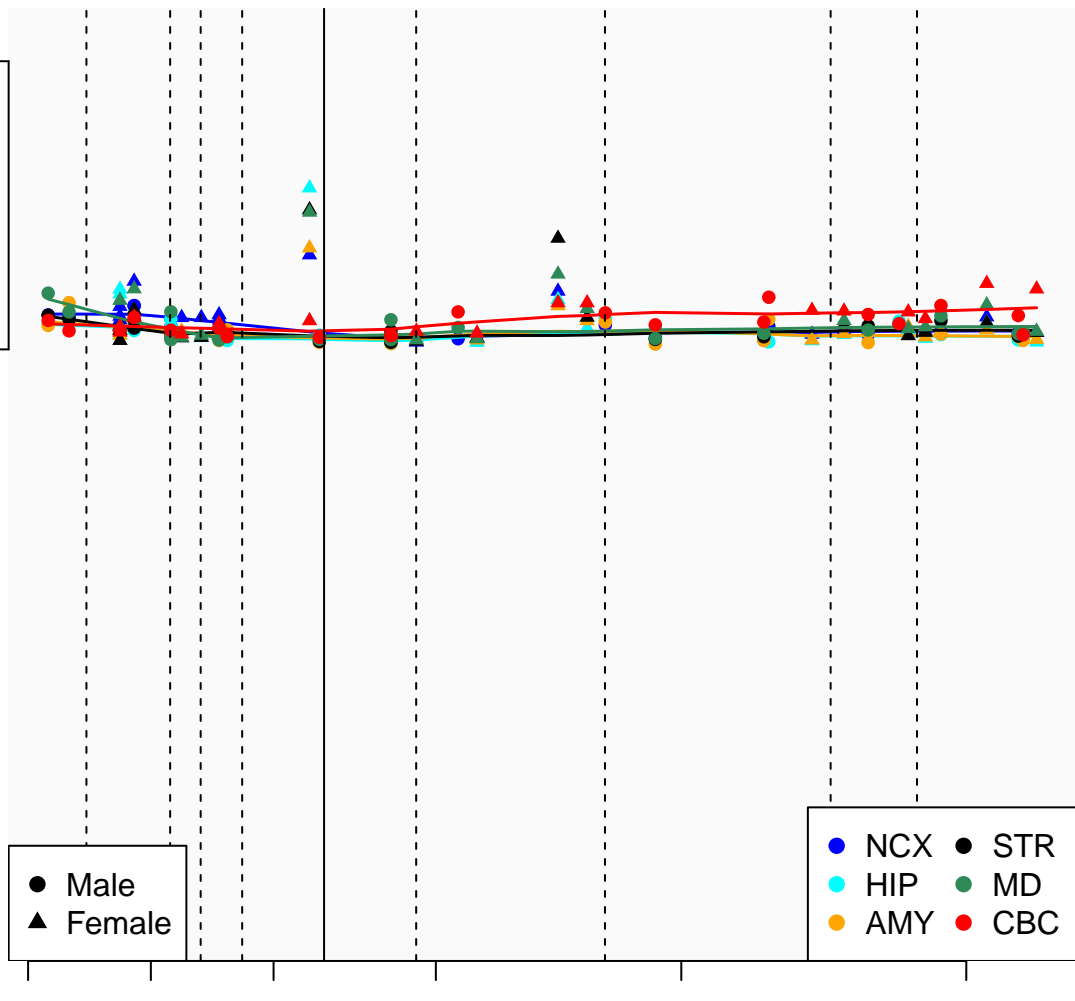

CENPUP1_ENSG00000255075

Window:

1 2 3 4 5 6 7 8 9

Normalized Log2 RPKM+1

1
0

● Male
▲ Female

● NCX ● STR
● HIP ● MD
● AMY ● CBC

Age (Days)