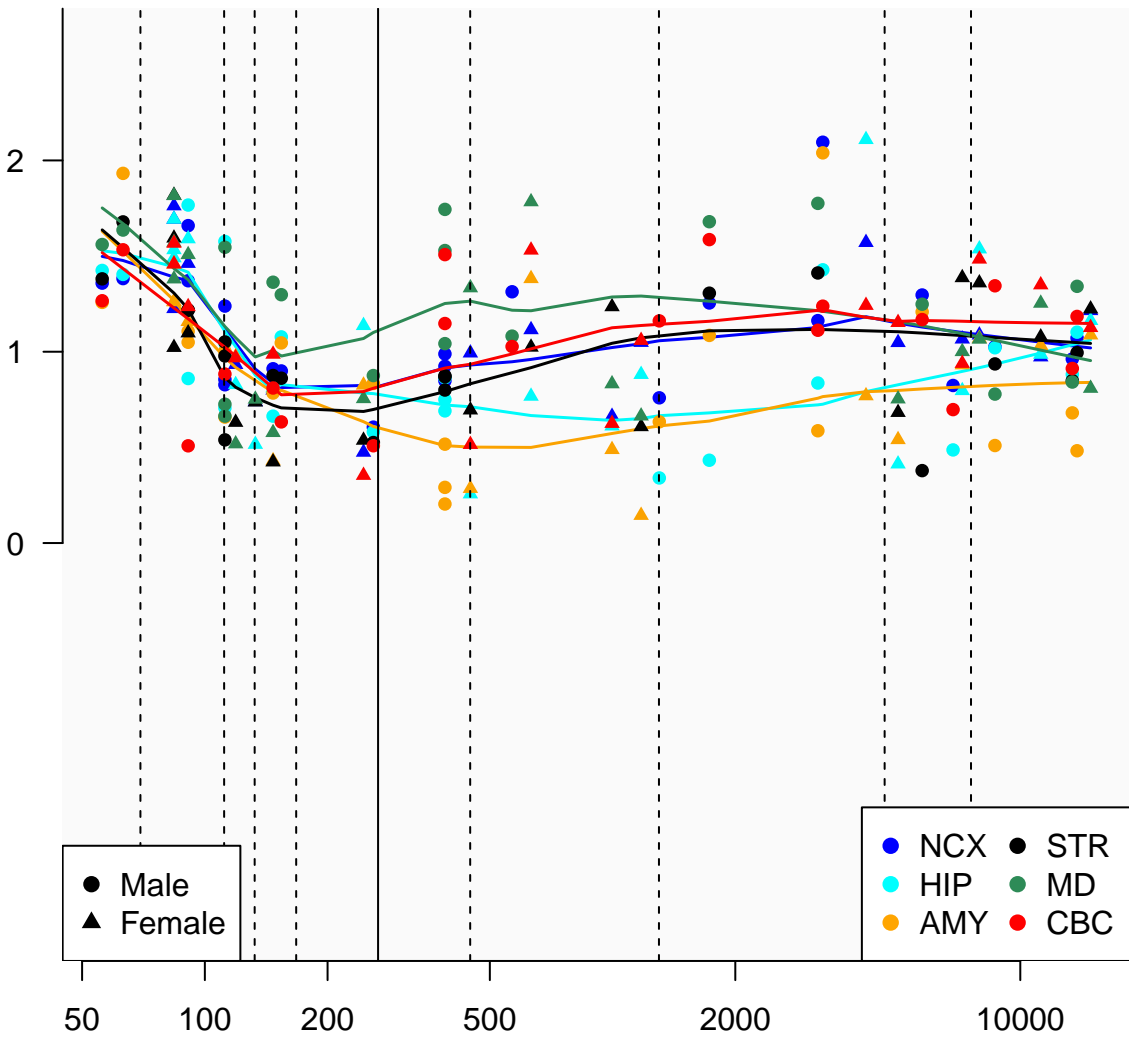

# CHCHD2P6\_ENSG00000235084

Window:

1 2 3 4 5 6 7 8 9

Normalized Log2 RPKM+1

● Male  
▲ Female

● NCX ● STR  
● HIP ● MD  
● AMY ● CBC

Age (Days)