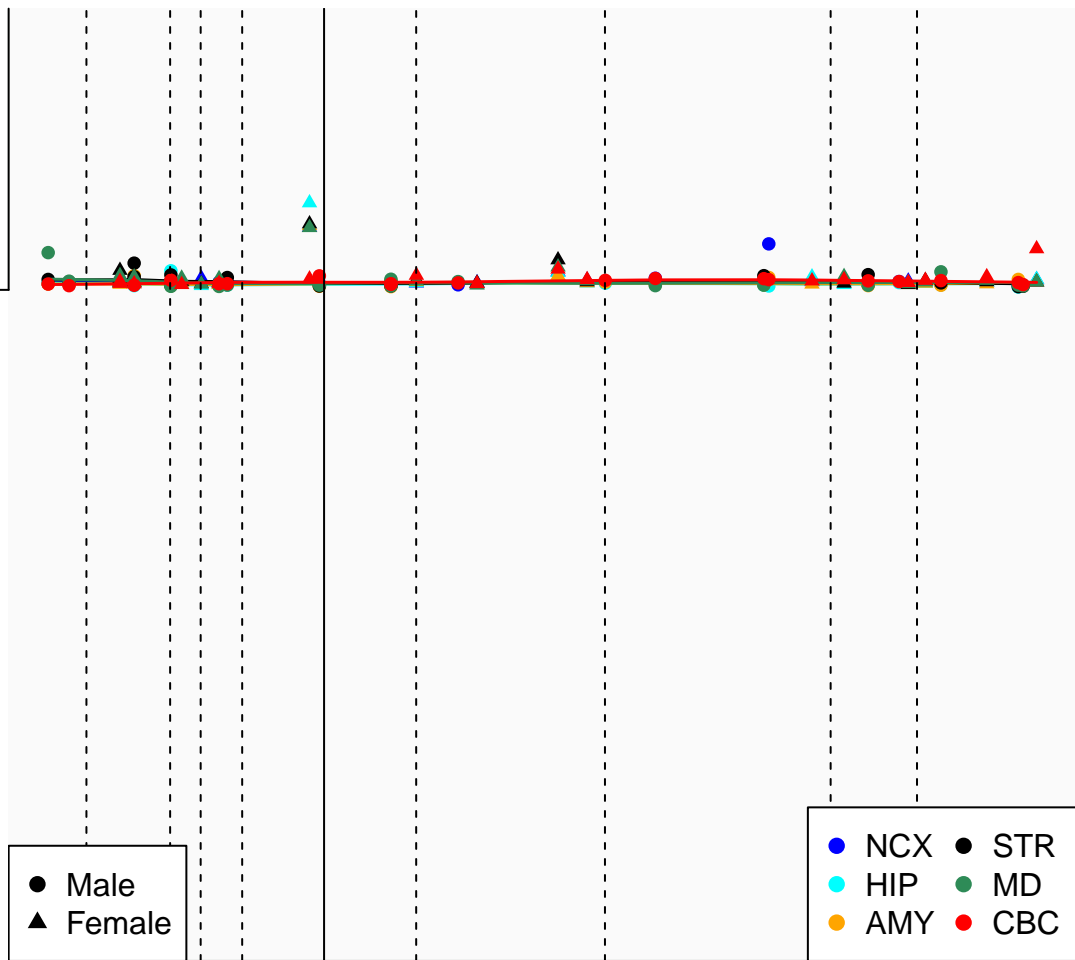

CHIA_ENSG00000134216

Window:

1 2 3 4 5 6 7 8 9

Normalized Log2 RPKM+1

0

● Male
▲ Female

● NCX ● STR
● HIP ● MD
● AMY ● CBC

Age (Days)