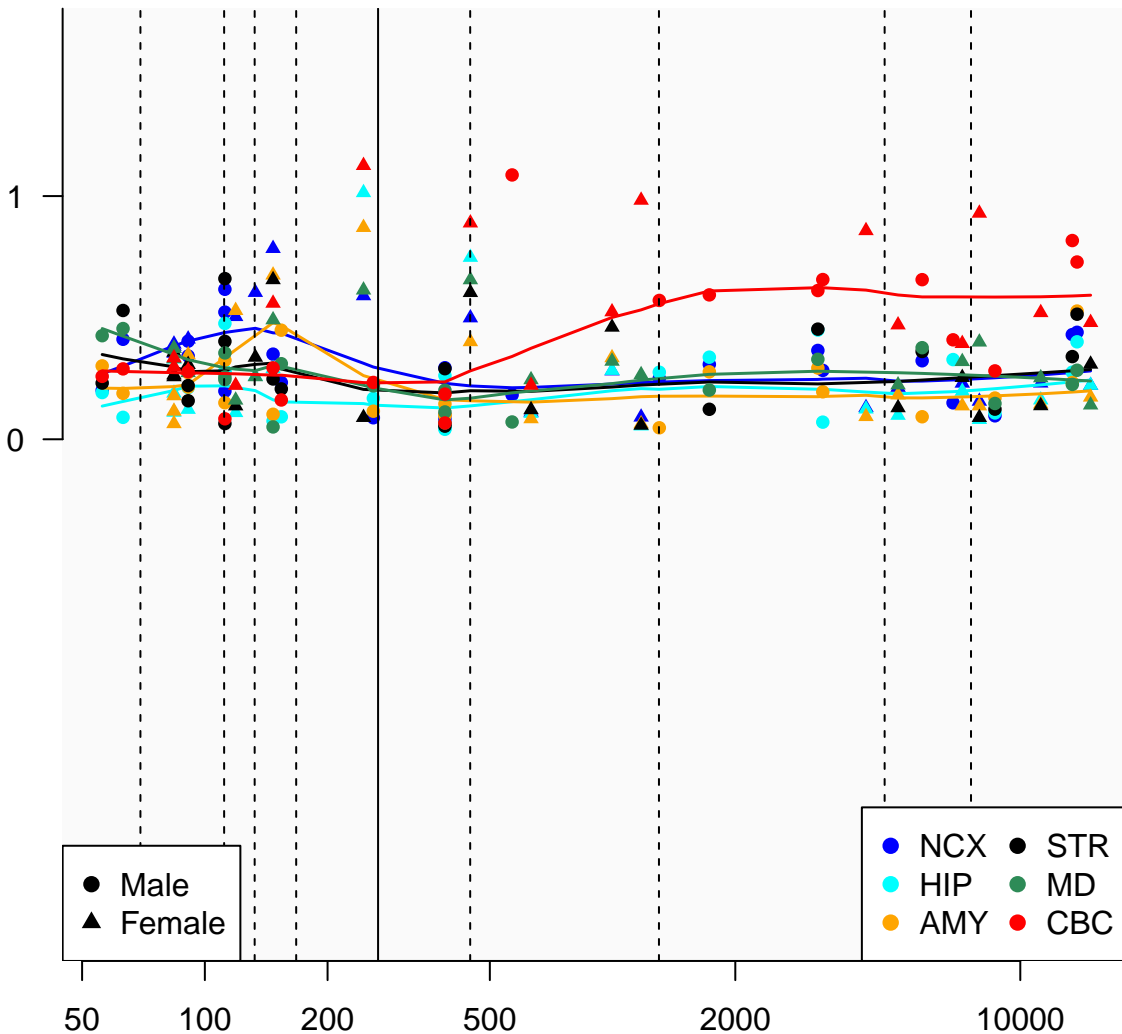

# CHKB\_ENSG00000100288

Window:

1 2 3 4 5 6 7 8 9

Normalized Log2 RPKM+1

● Male  
▲ Female

● NCX ● STR  
● HIP ● MD  
● AMY ● CBC