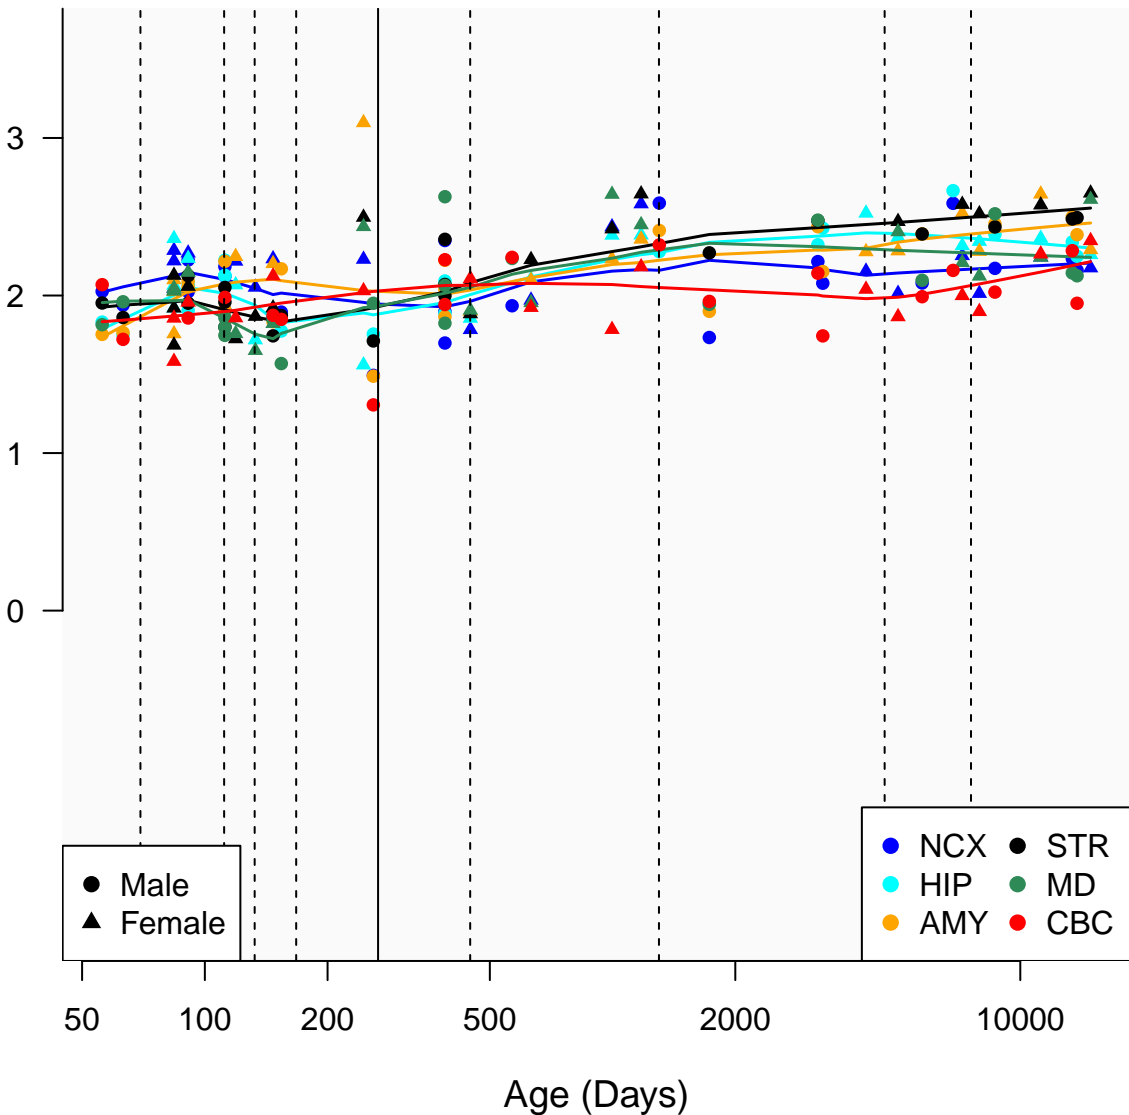

# CHUK\_ENSG00000213341

Window:

1 2 3 4 5 6 7 8 9

Normalized Log2 RPKM+1

● Male  
▲ Female

● NCX ● STR  
● HIP ● MD  
● AMY ● CBC