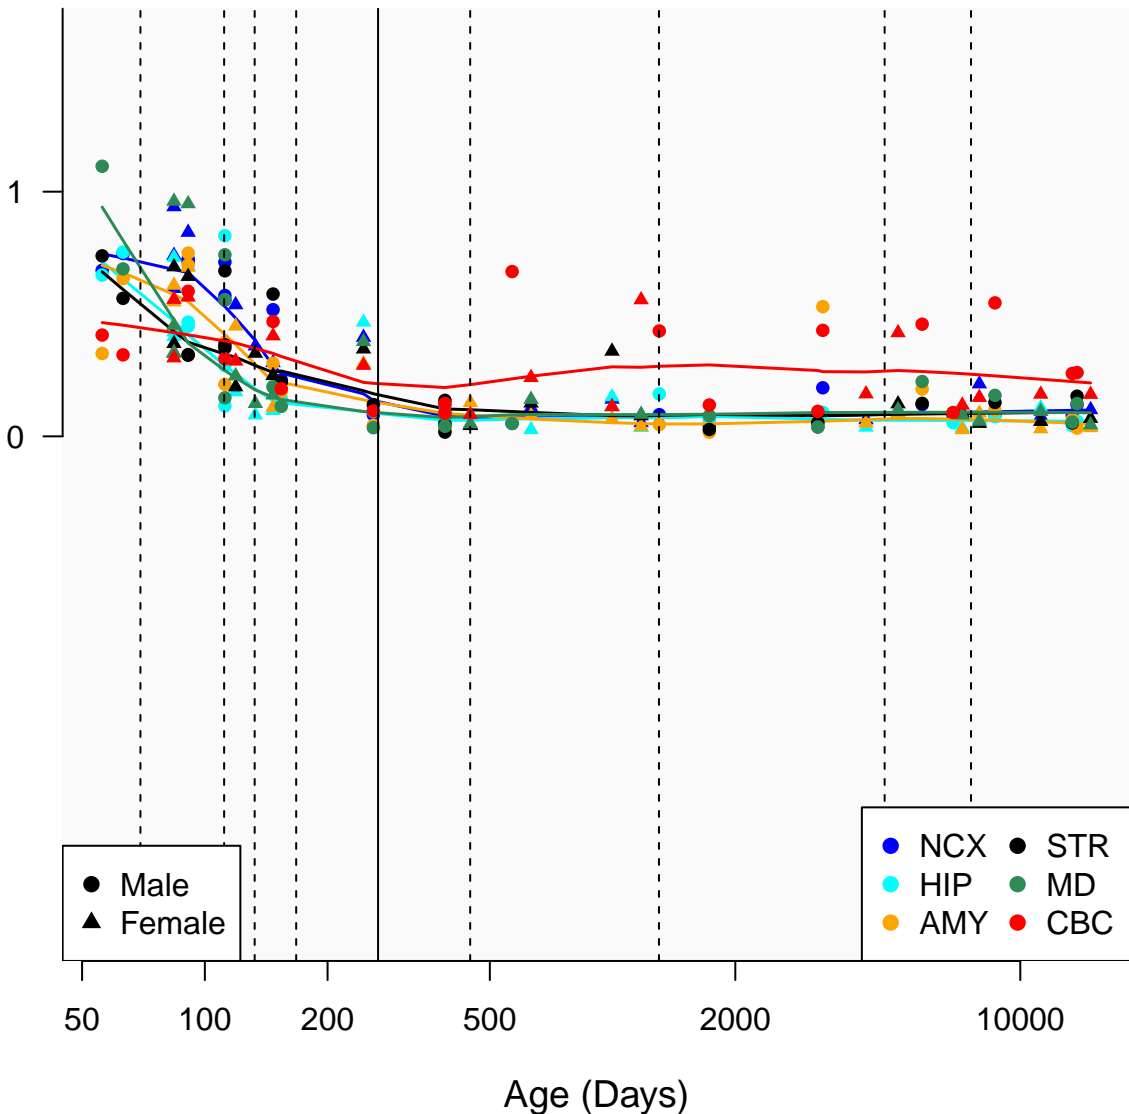

# CKLF-CMTM1\_ENSG00000254788

Window:

1 2 3 4 5 6 7 8 9

Normalized Log2 RPKM+1

● Male  
▲ Female

● NCX ● STR  
● HIP ● MD  
● AMY ● CBC