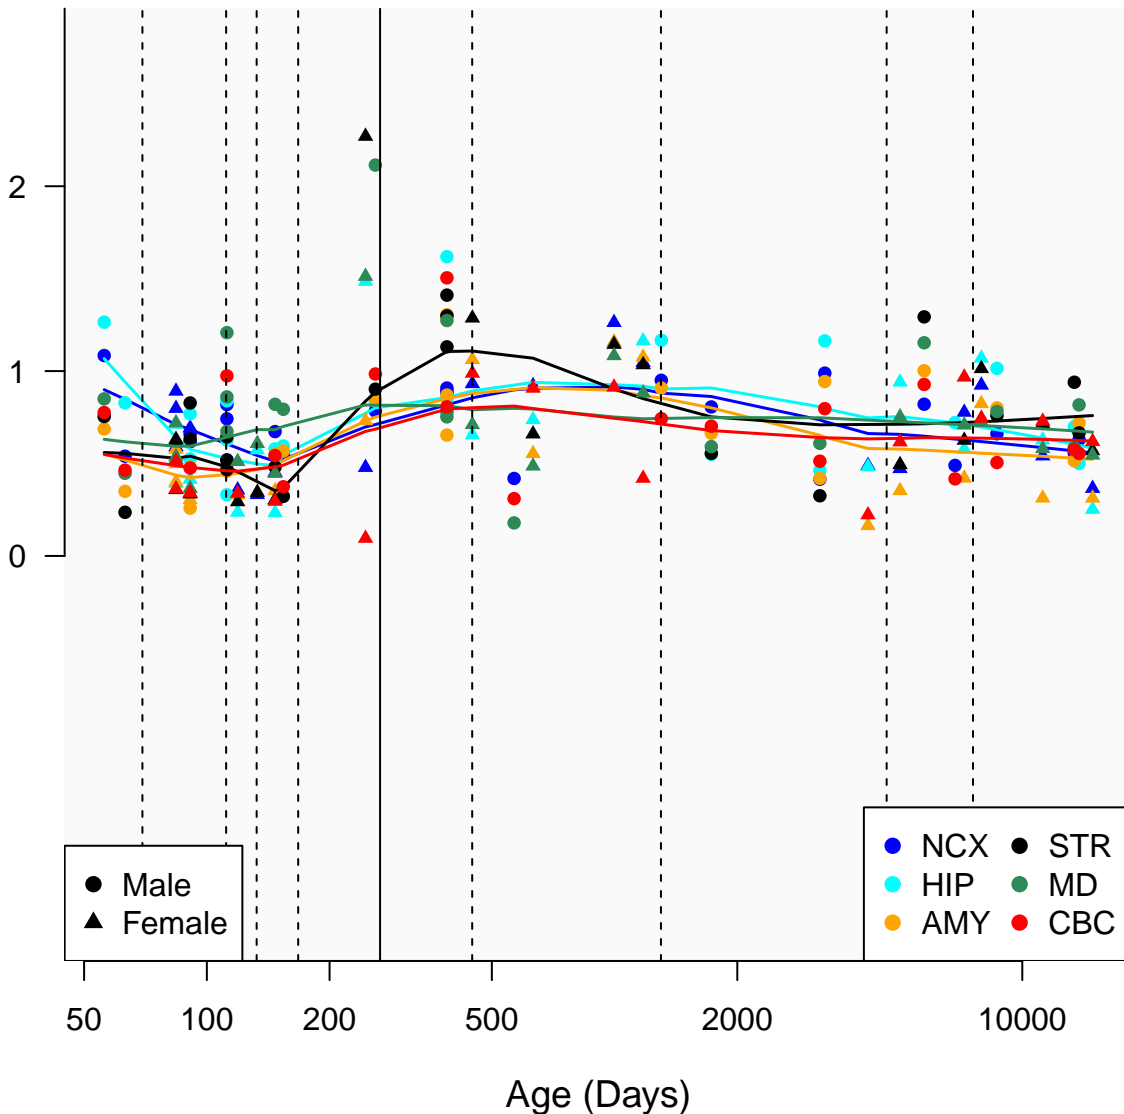

# CMKLR1\_ENSG00000174600

Window:

1 2 3 4 5 6 7 8 9

Normalized Log2 RPKM+1

● Male  
▲ Female

● NCX ● STR  
● HIP ● MD  
● AMY ● CBC