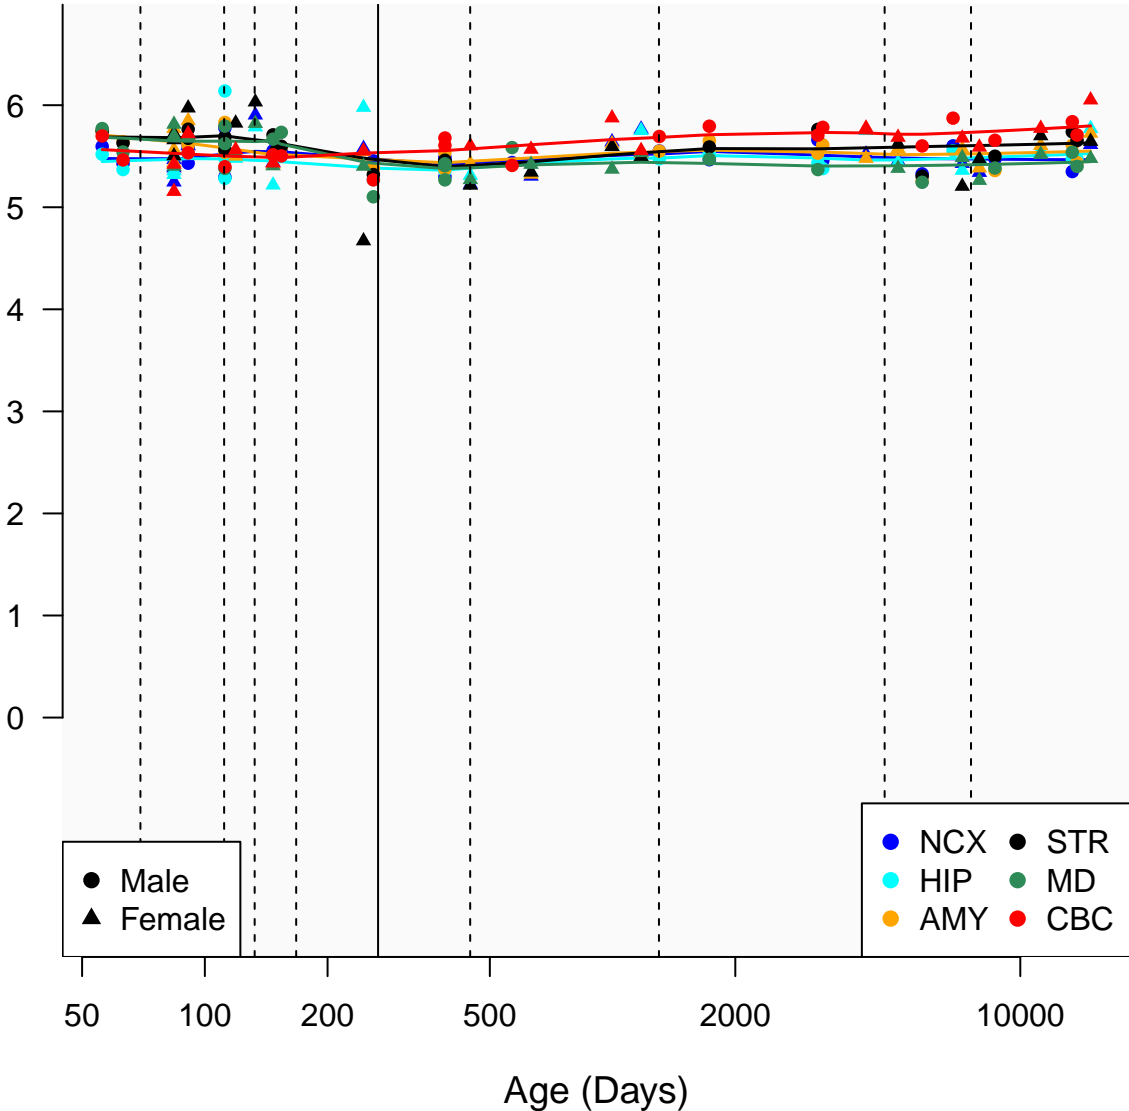

# COPS6\_ENSG00000168090

Window:

1 2 3 4 5 6 7 8 9

Normalized Log2 RPKM+1

● Male  
▲ Female

● NCX ● STR  
● HIP ● MD  
● AMY ● CBC